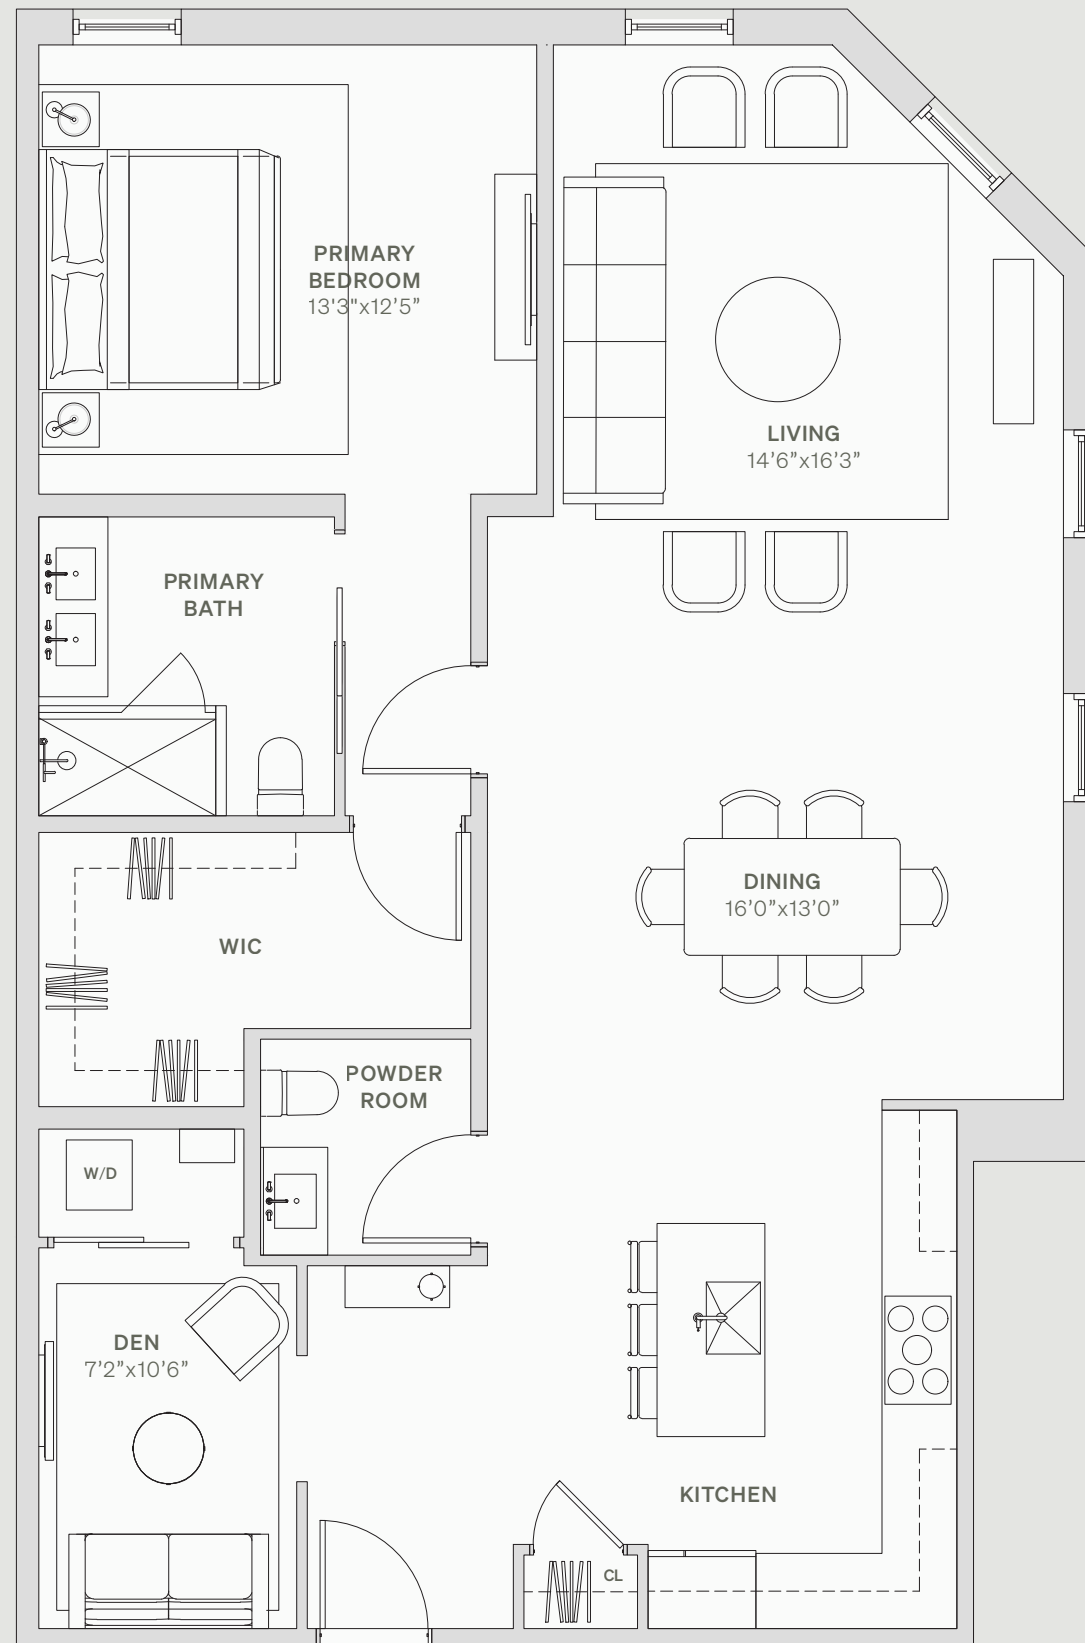

THE BEACON

1114 BEACON STREET NEWTON, MA 02461

206

FLOOR 2
1 BEDROOM
1.5 BATHROOMS
1,272 SQFT