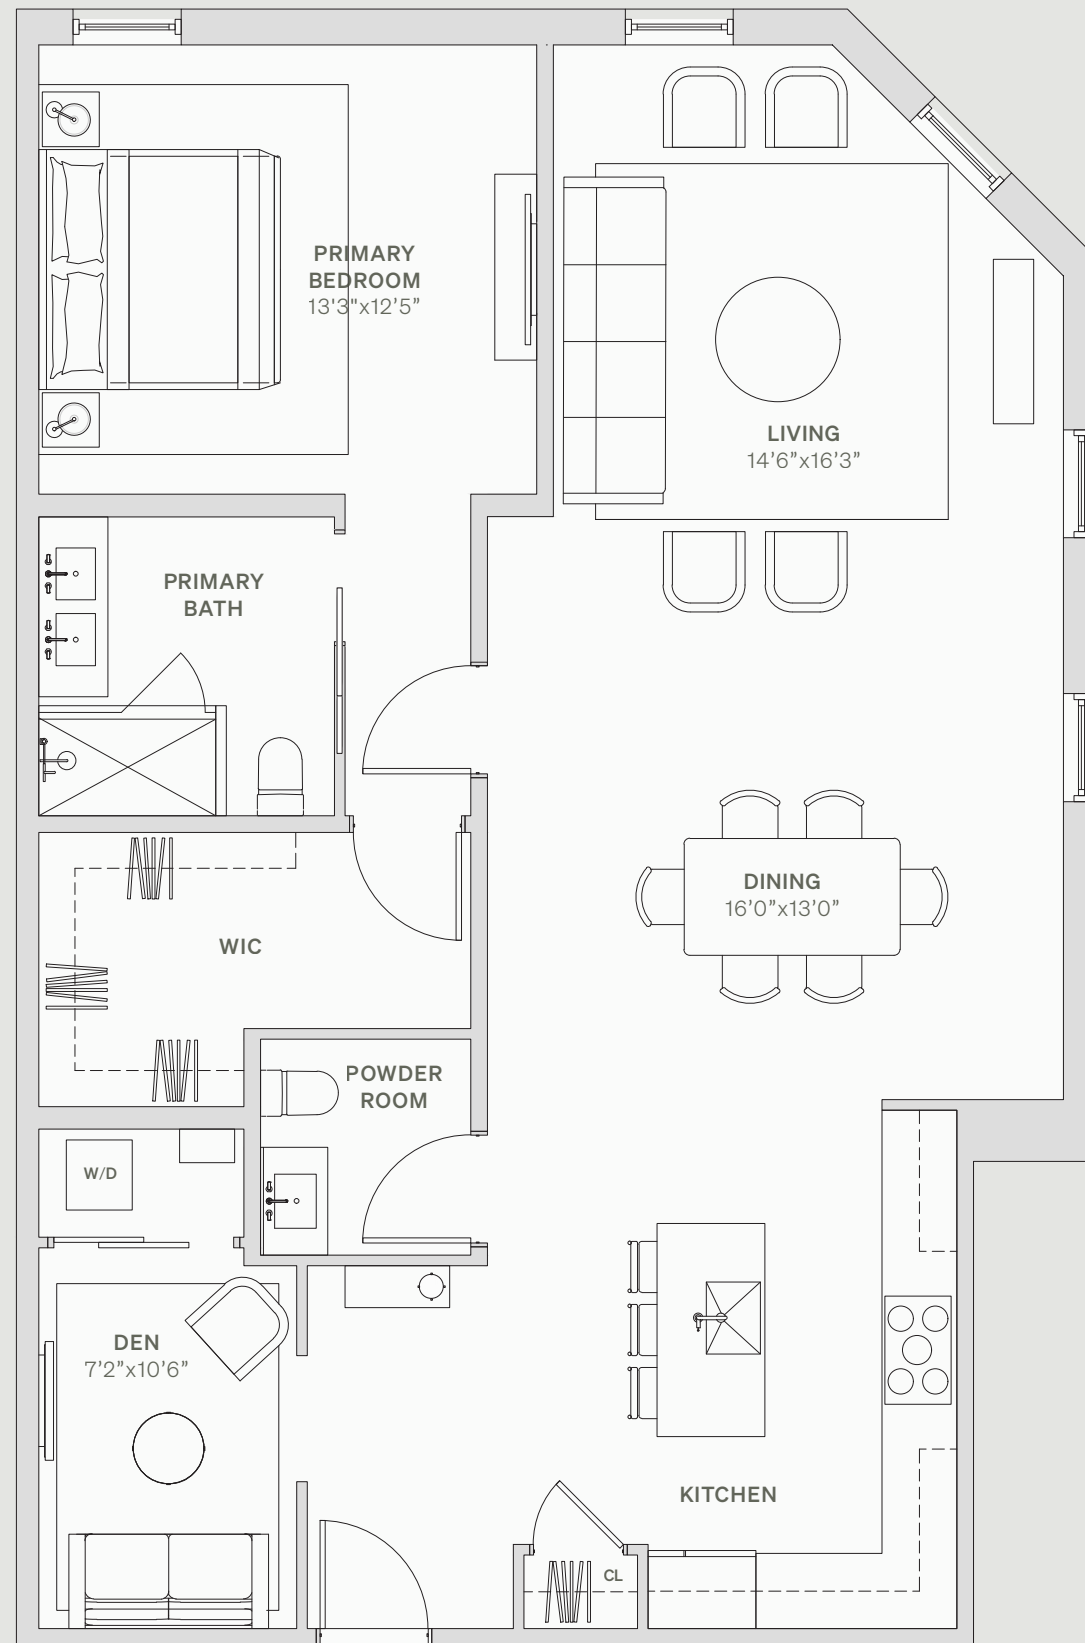

# THE BEACON

1114 BEACON STREET NEWTON, MA 02461

# 106

FLOOR 1  
1 BEDROOM  
1.5 BATHROOMS  
1,272 SQFT