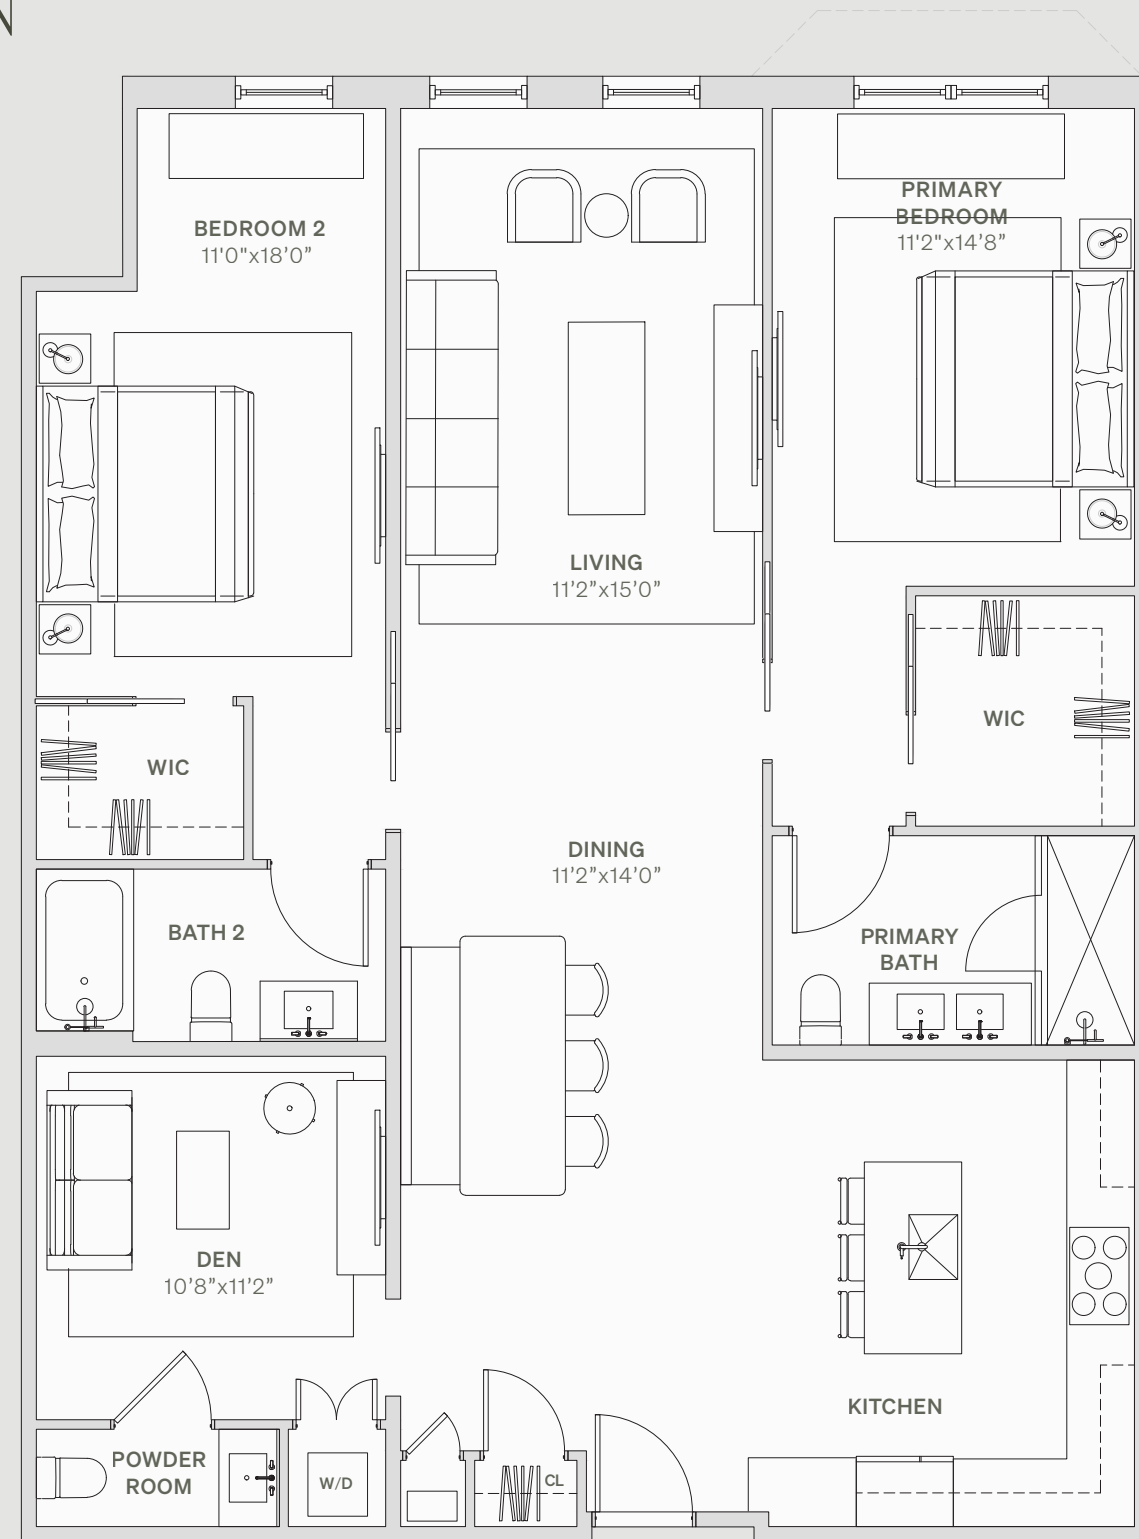

THE BEACON

1114 BEACON STREET NEWTON, MA 02461

105

FLOOR 1
2 BEDROOMS
2.5 BATHROOMS
1,526 SQFT