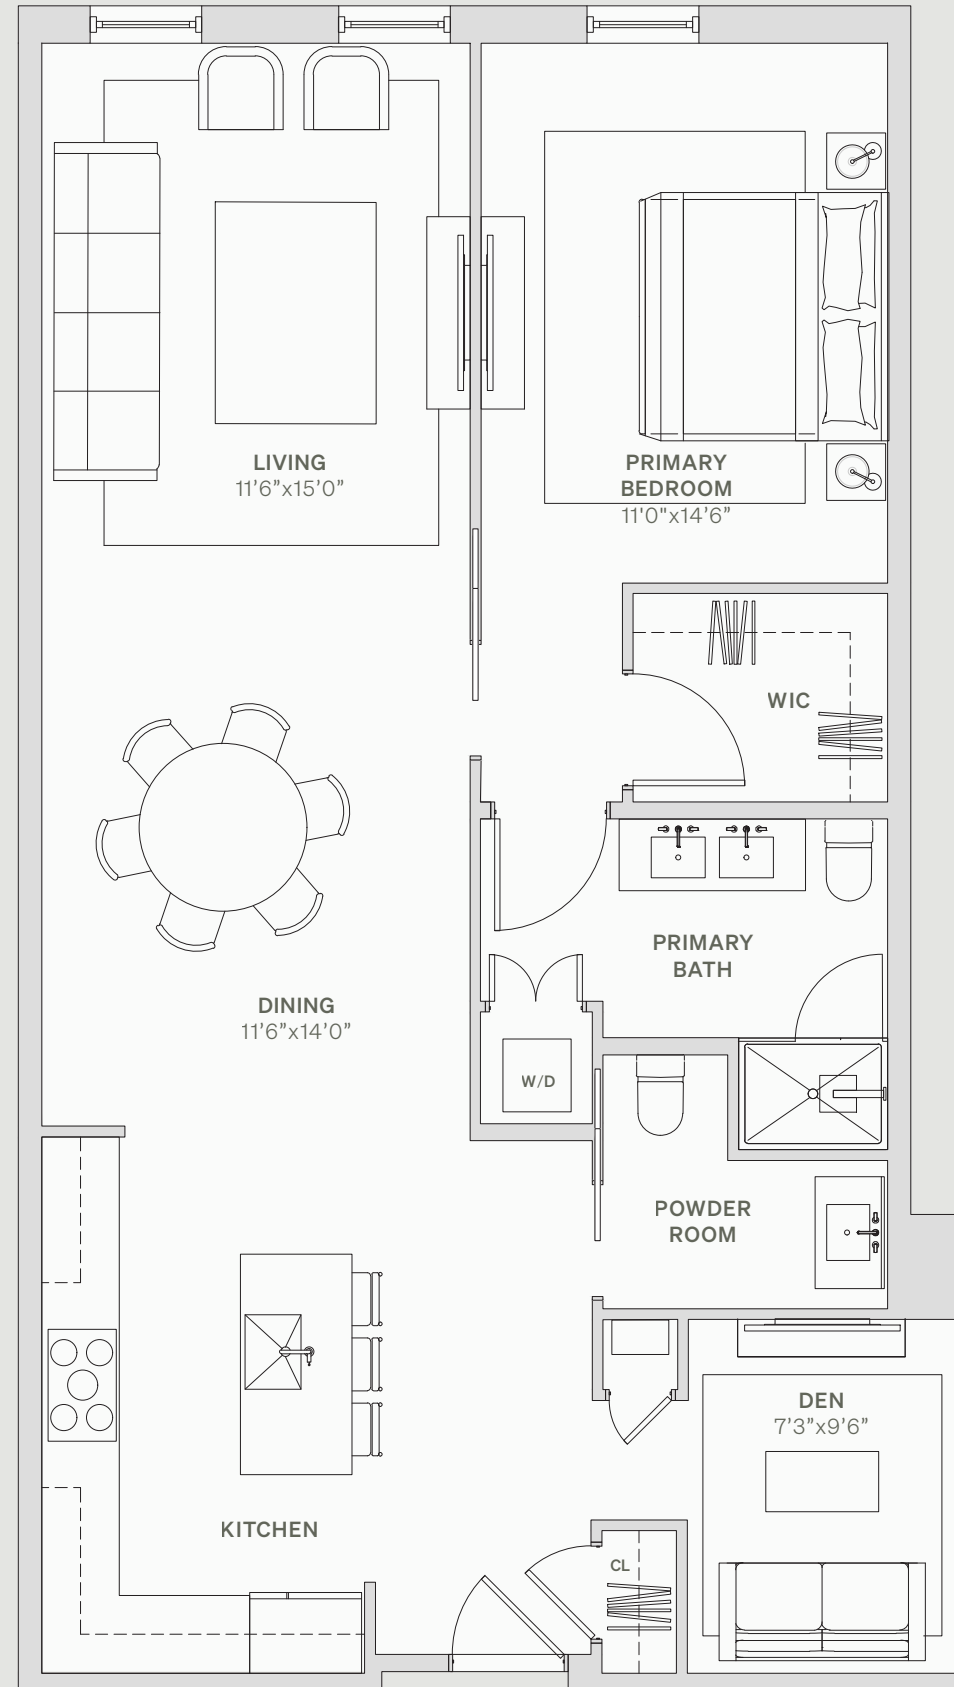

THE BEACON

1114 BEACON STREET NEWTON, MA 02461

303

FLOOR 3
1 BEDROOM
1.5 BATHROOMS
1,071 SQFT