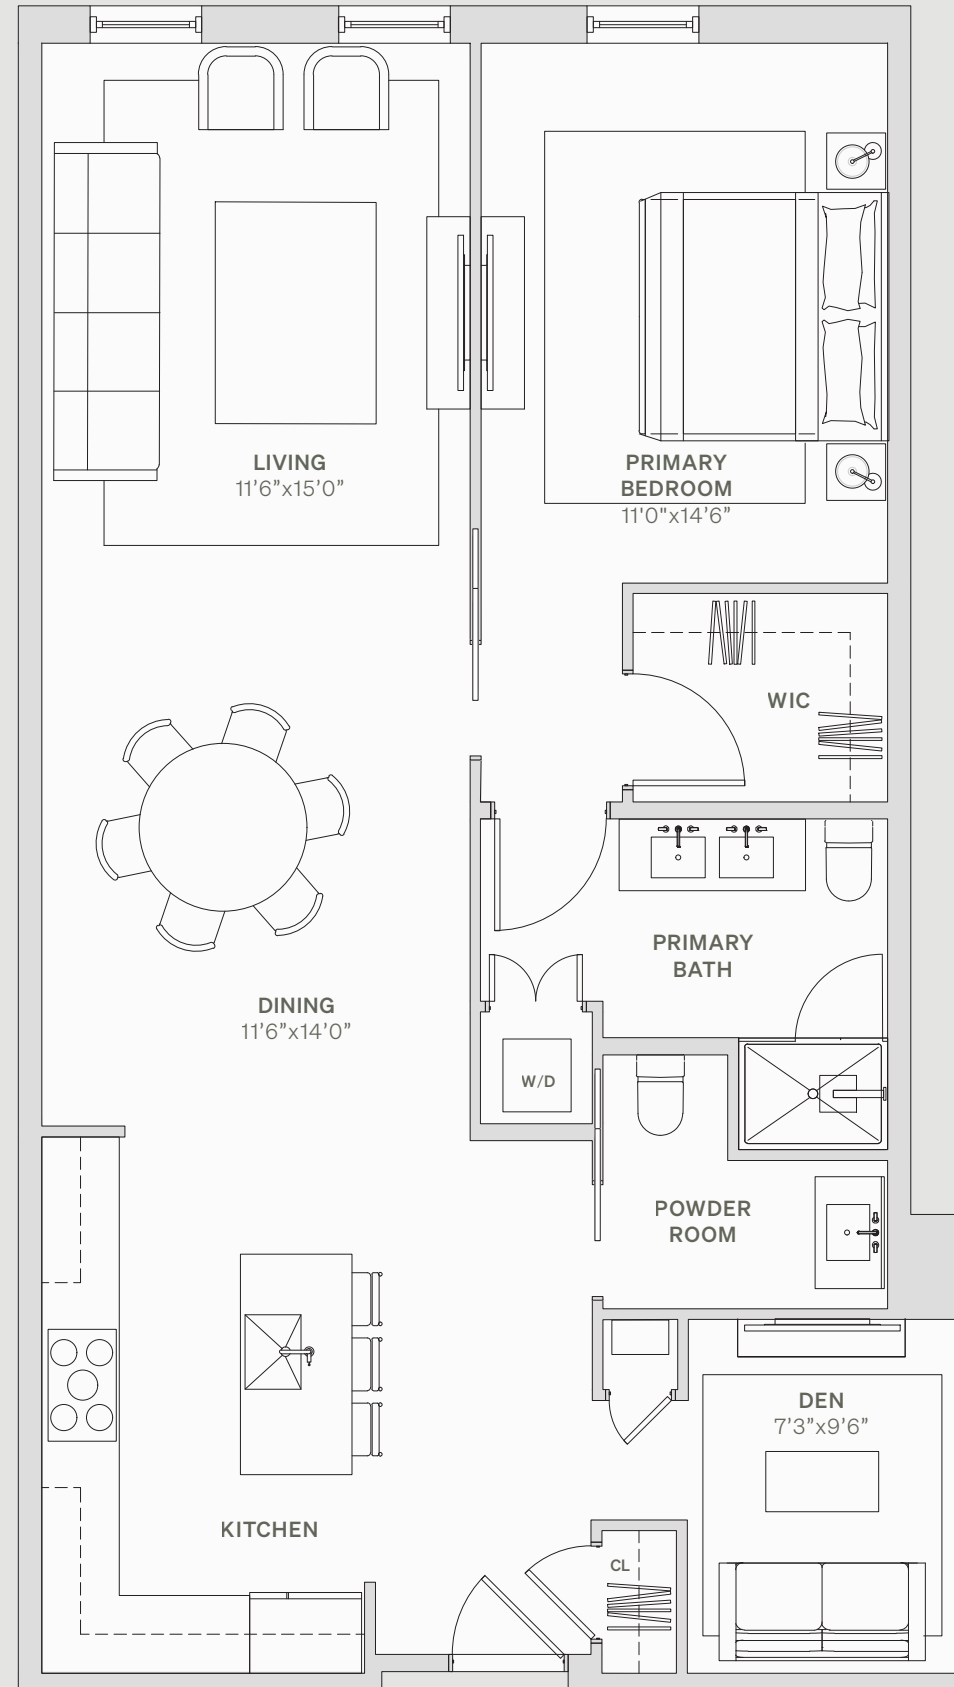

# THE BEACON

1114 BEACON STREET NEWTON, MA 02461

# 204

FLOOR 2  
1 BEDROOM  
1.5 BATHROOMS  
1,071 SQFT