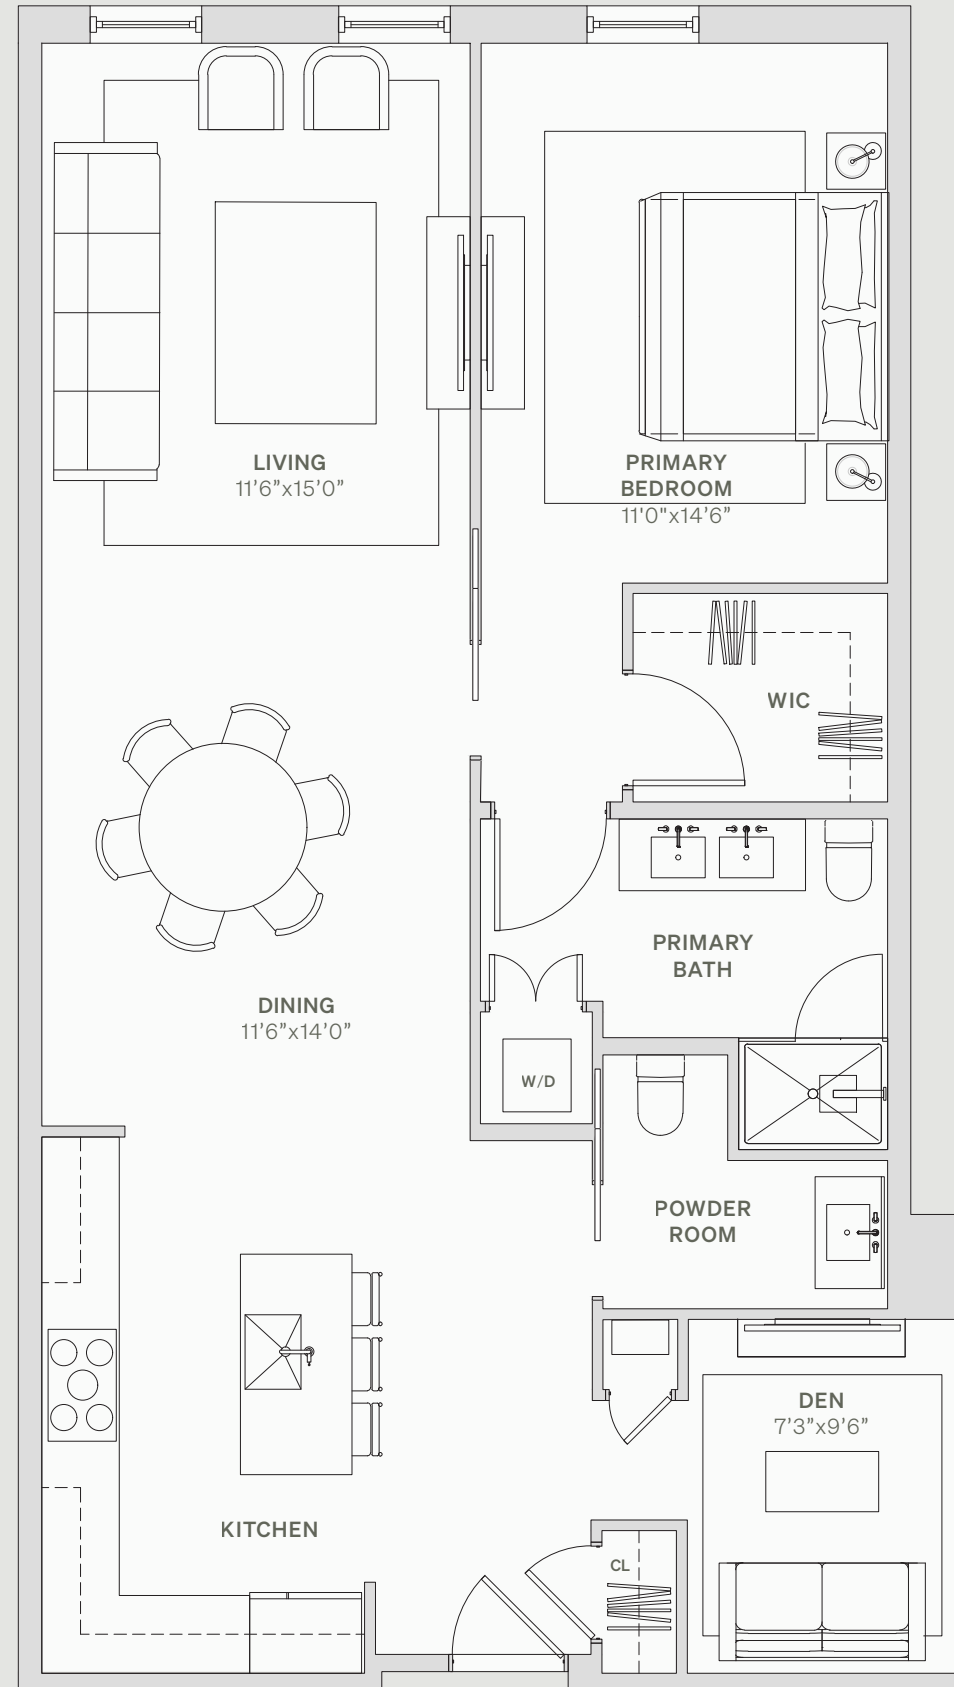

# THE BEACON

1114 BEACON STREET NEWTON, MA 02461

# 104

FLOOR 1  
1 BEDROOM  
1.5 BATHROOMS  
1,071 SQFT