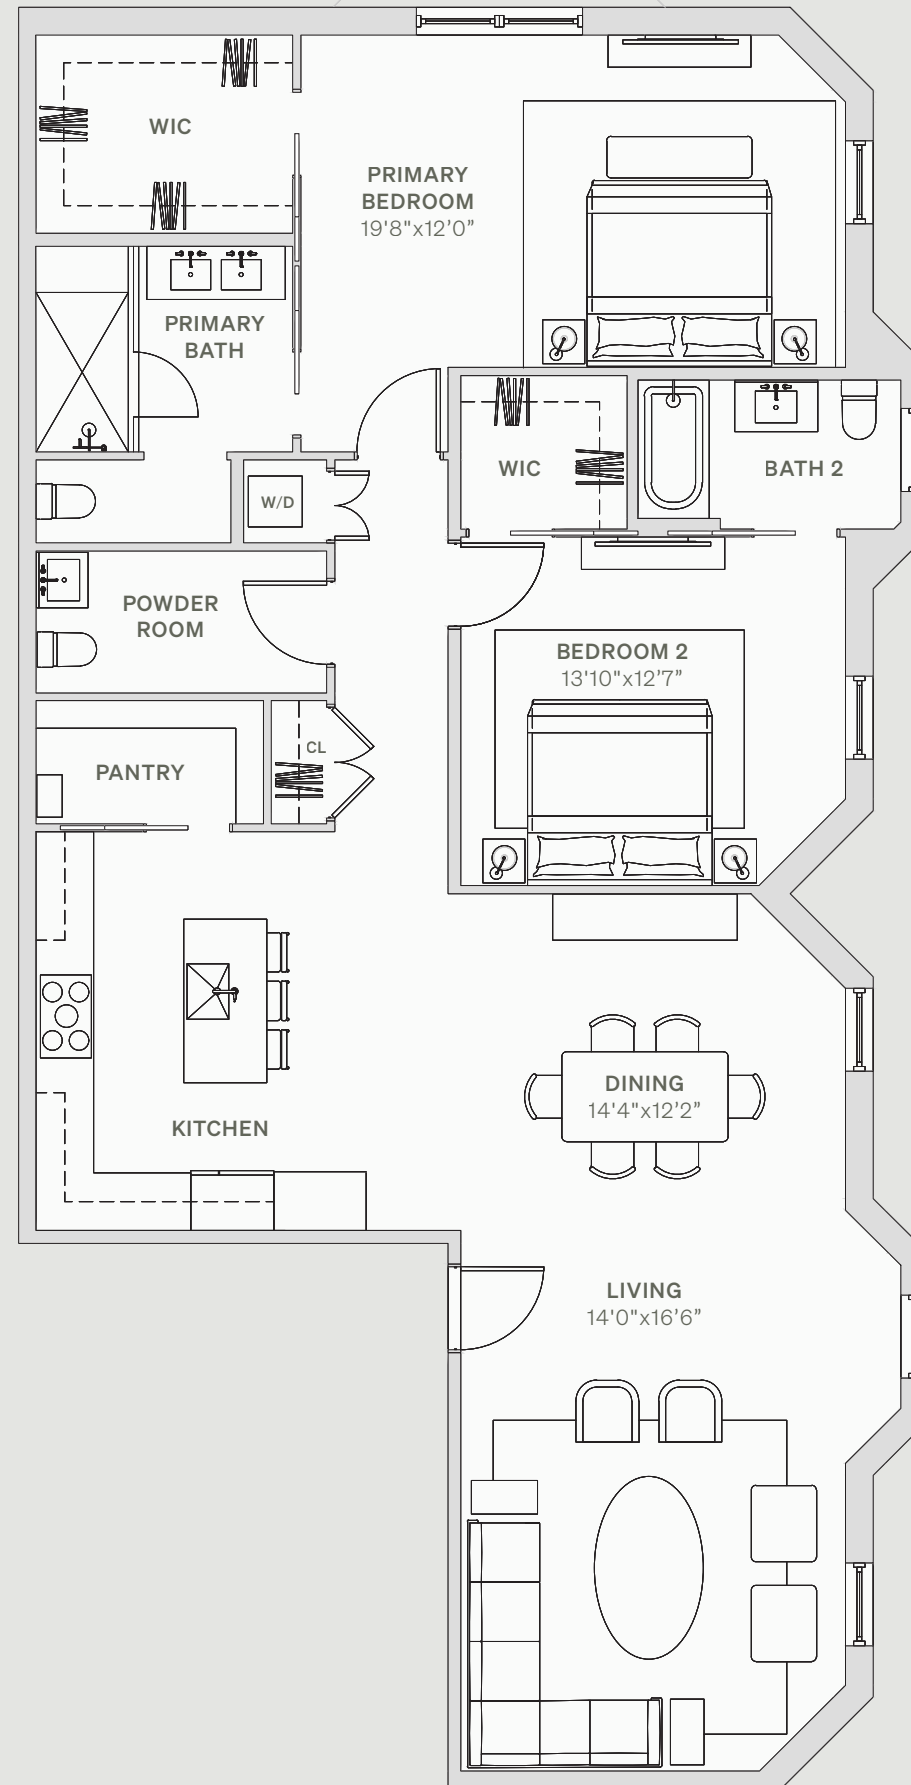

THE BEACON

1114 BEACON STREET NEWTON, MA 02461

101

FLOOR 1
2 BEDROOMS
2.5 BATHROOMS
1,666 SQFT