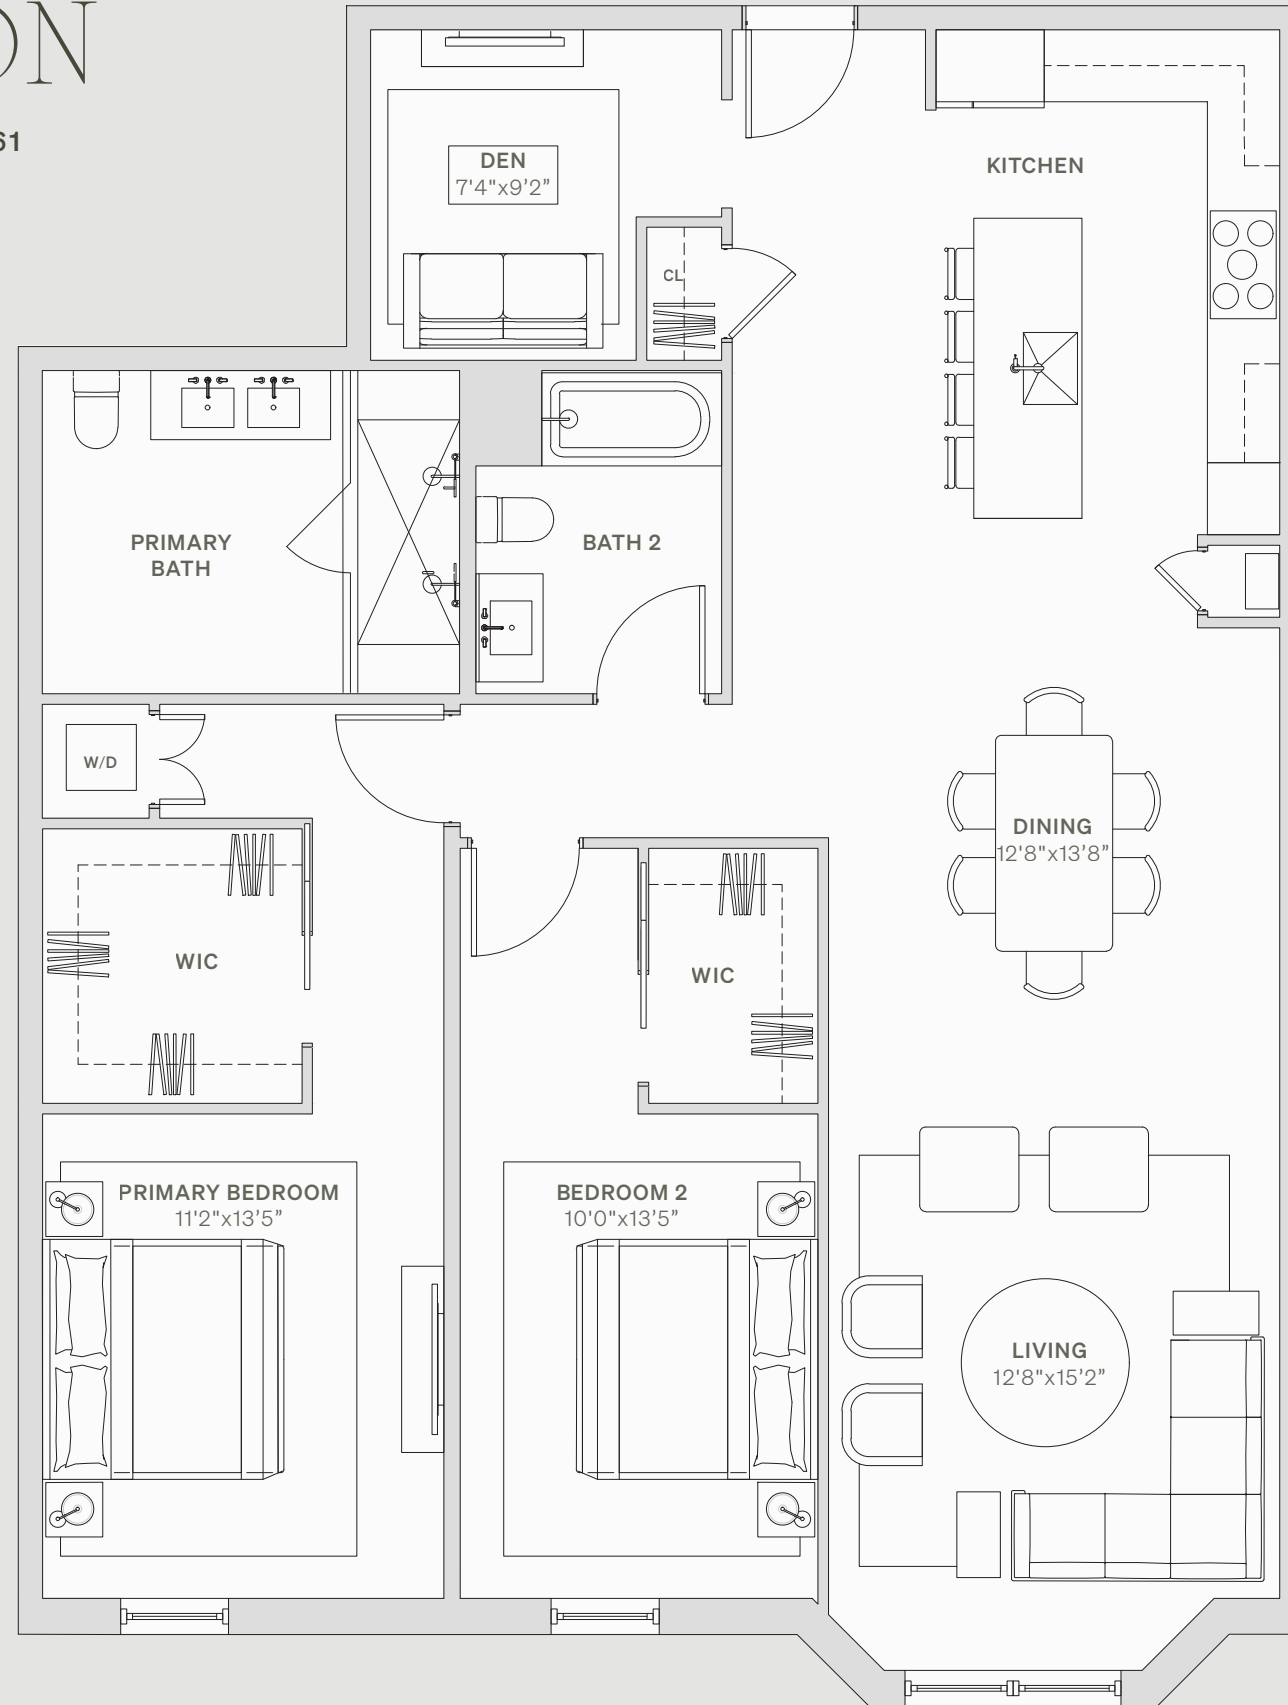

THE BEACON

1114 BEACON STREET NEWTON, MA 02461

308

FLOOR 3
2 BEDROOMS
2 BATHROOMS
1,507 SQFT