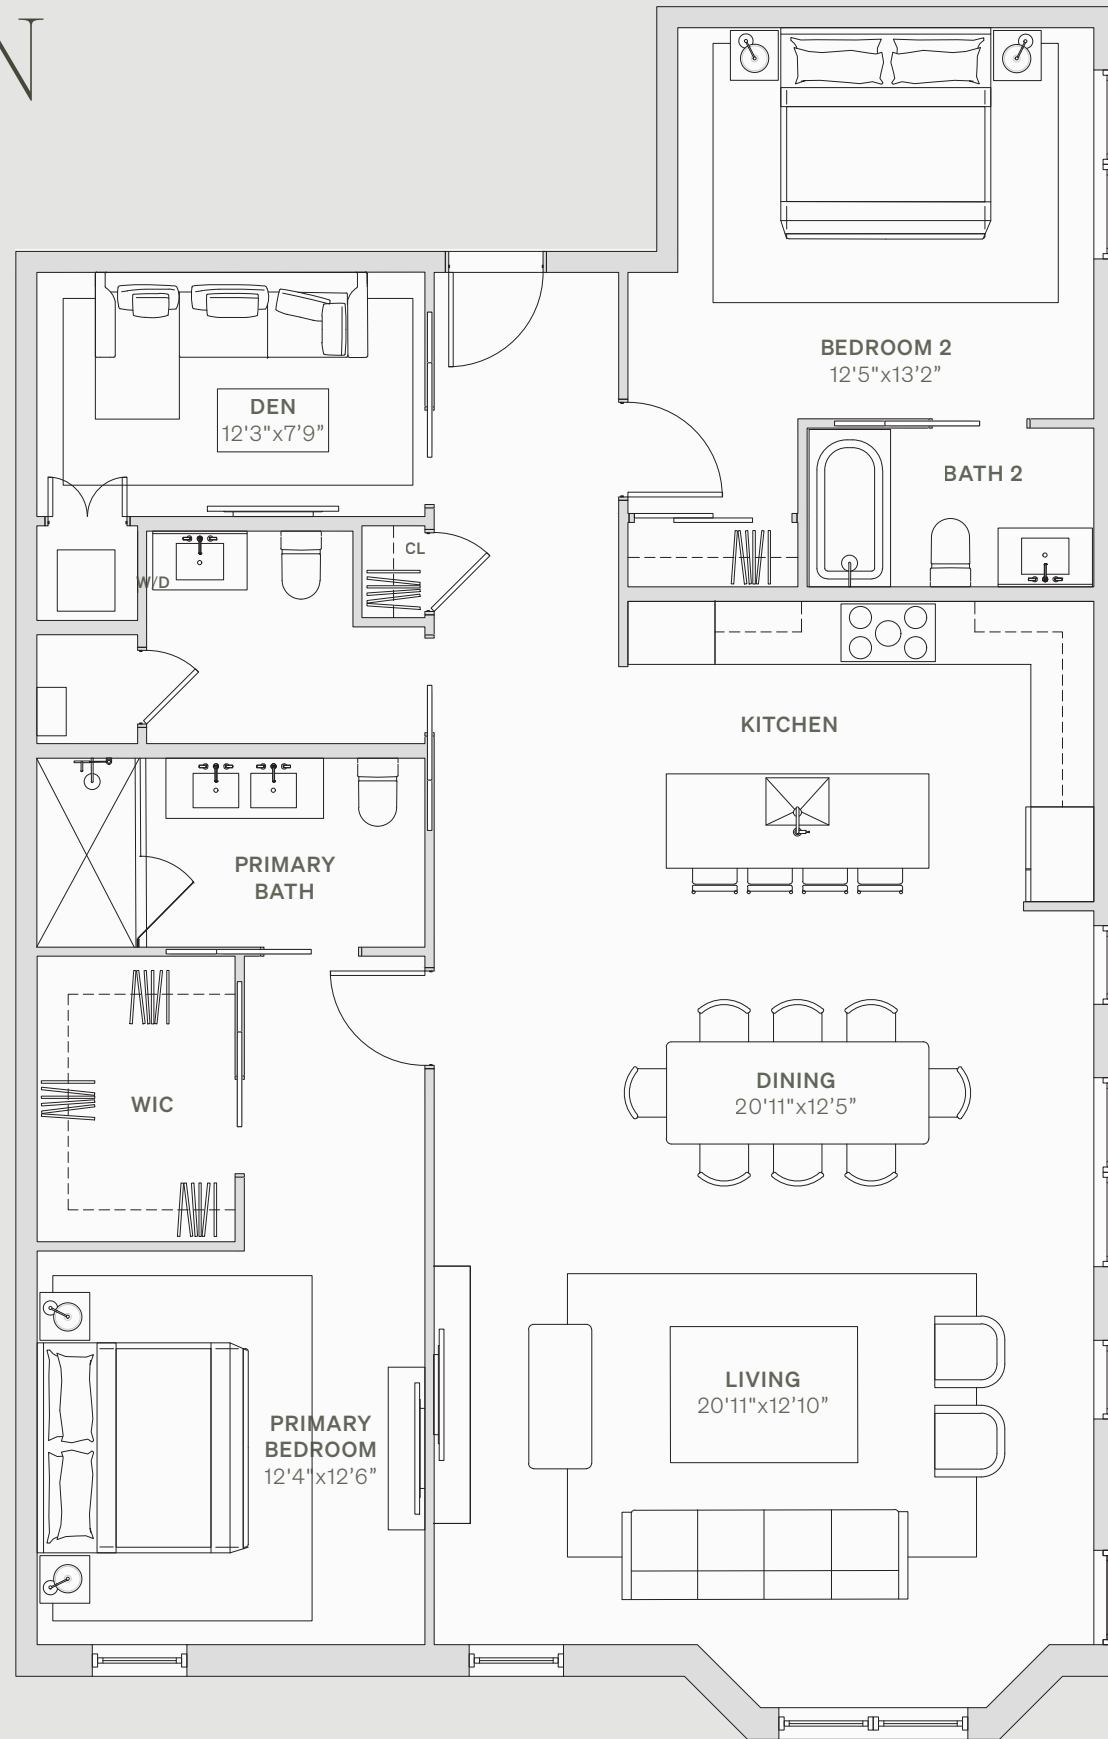

THE BEACON

1114 BEACON STREET NEWTON, MA 02461

307

FLOOR 3
2 BEDROOMS
2.5 BATHROOMS
1,699 SQFT