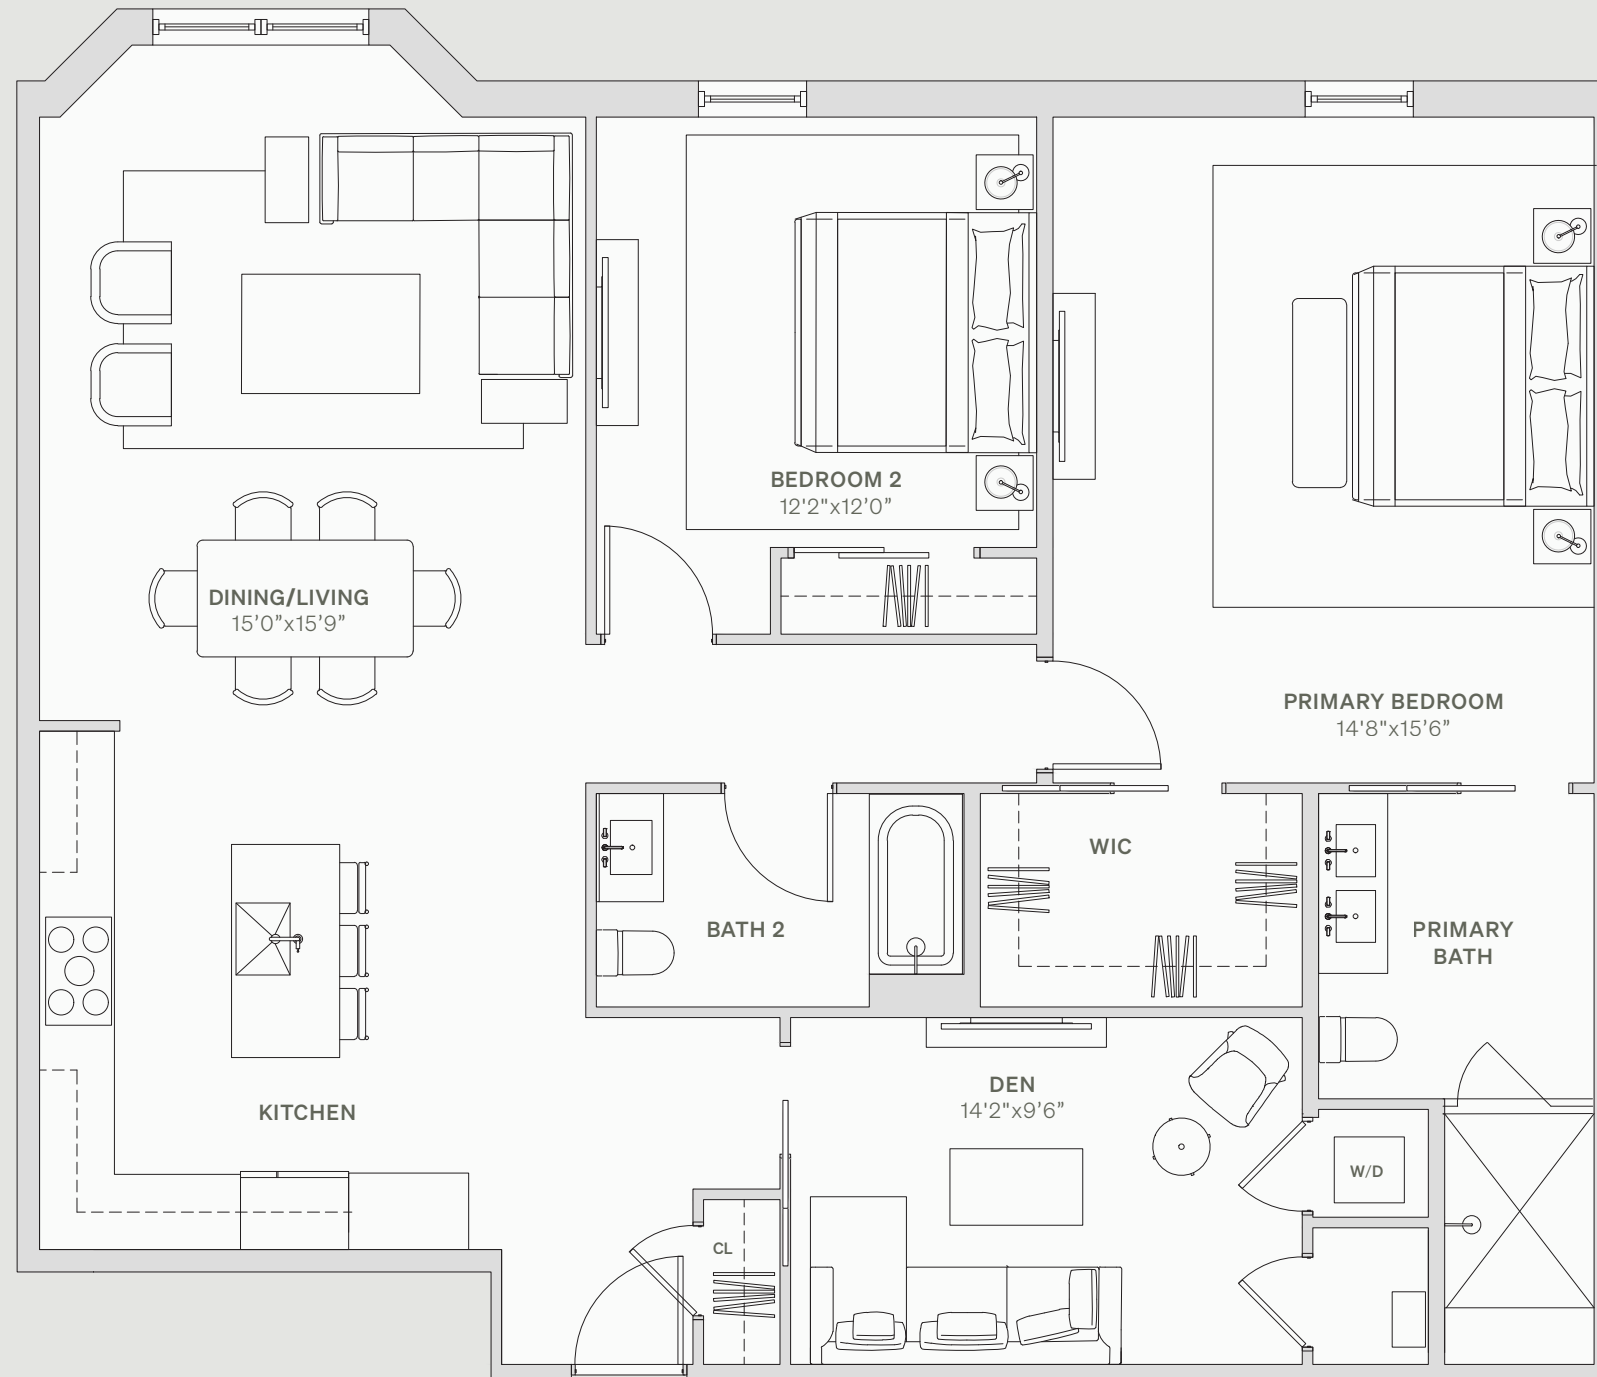

THE BEACON

1114 BEACON STREET NEWTON, MA 02461

302

FLOOR 3
2 BEDROOMS
2 BATHROOMS
1,555 SQFT