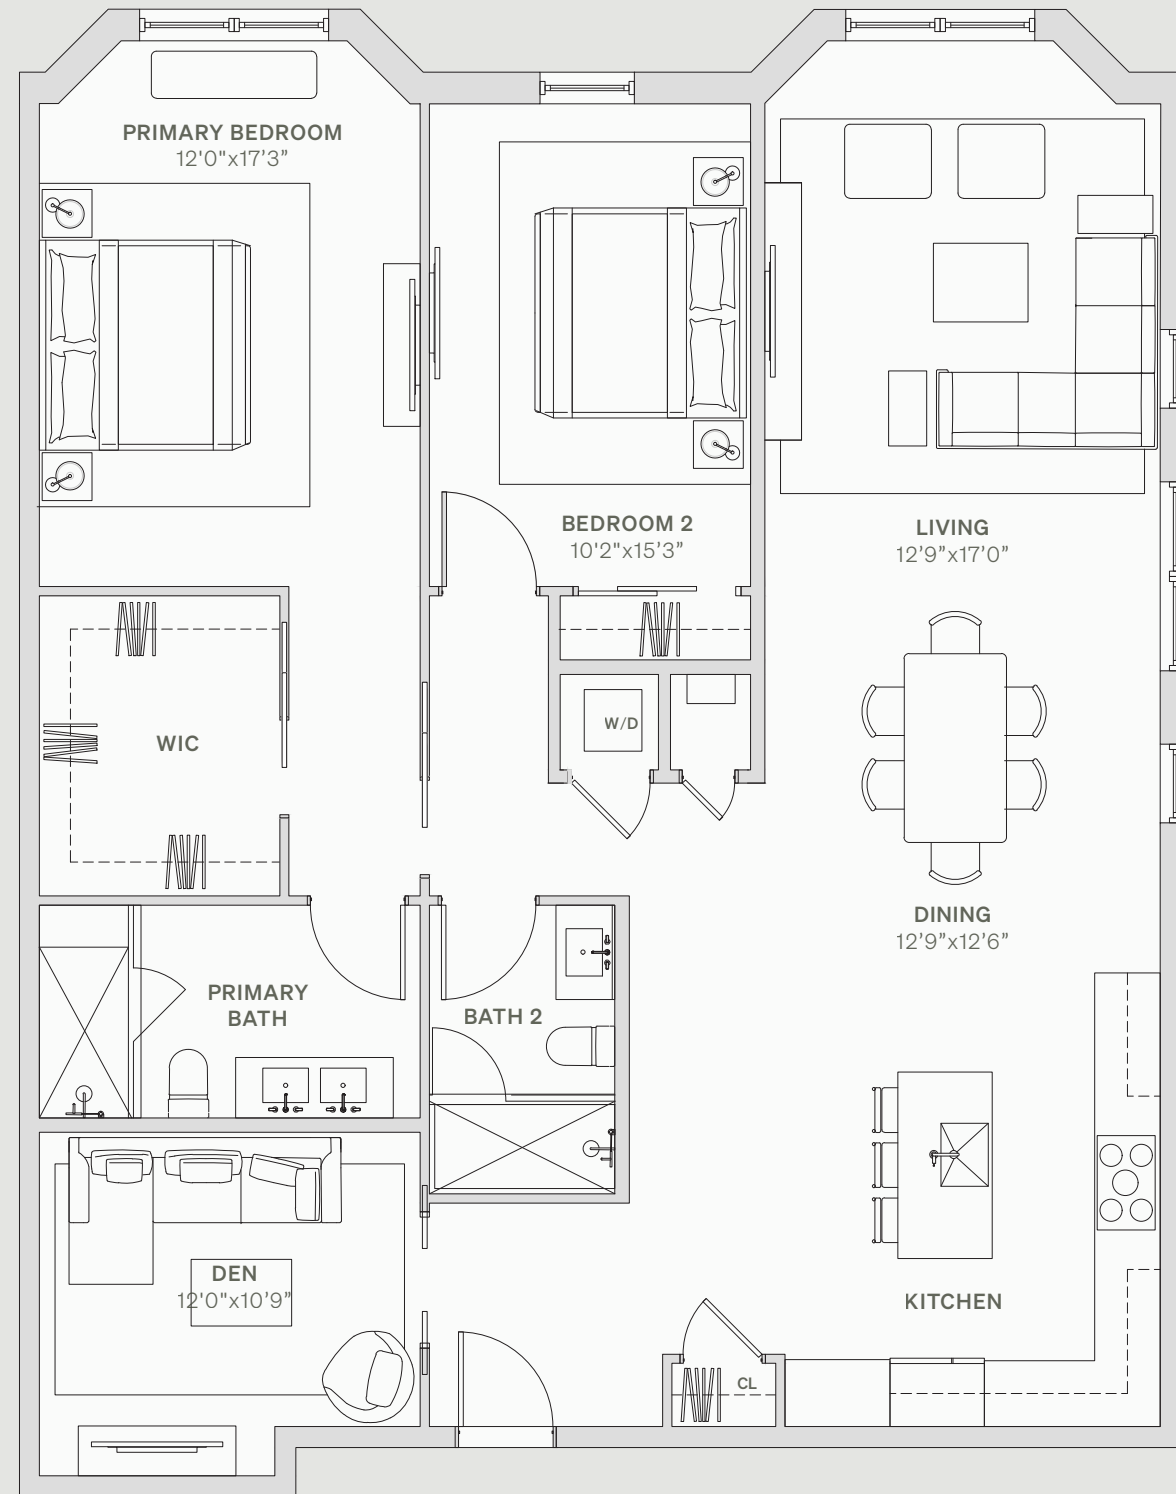

THE BEACON

1114 BEACON STREET NEWTON, MA 02461

301

FLOOR 3
2 BEDROOMS
2 BATHROOMS
1,652 SQFT