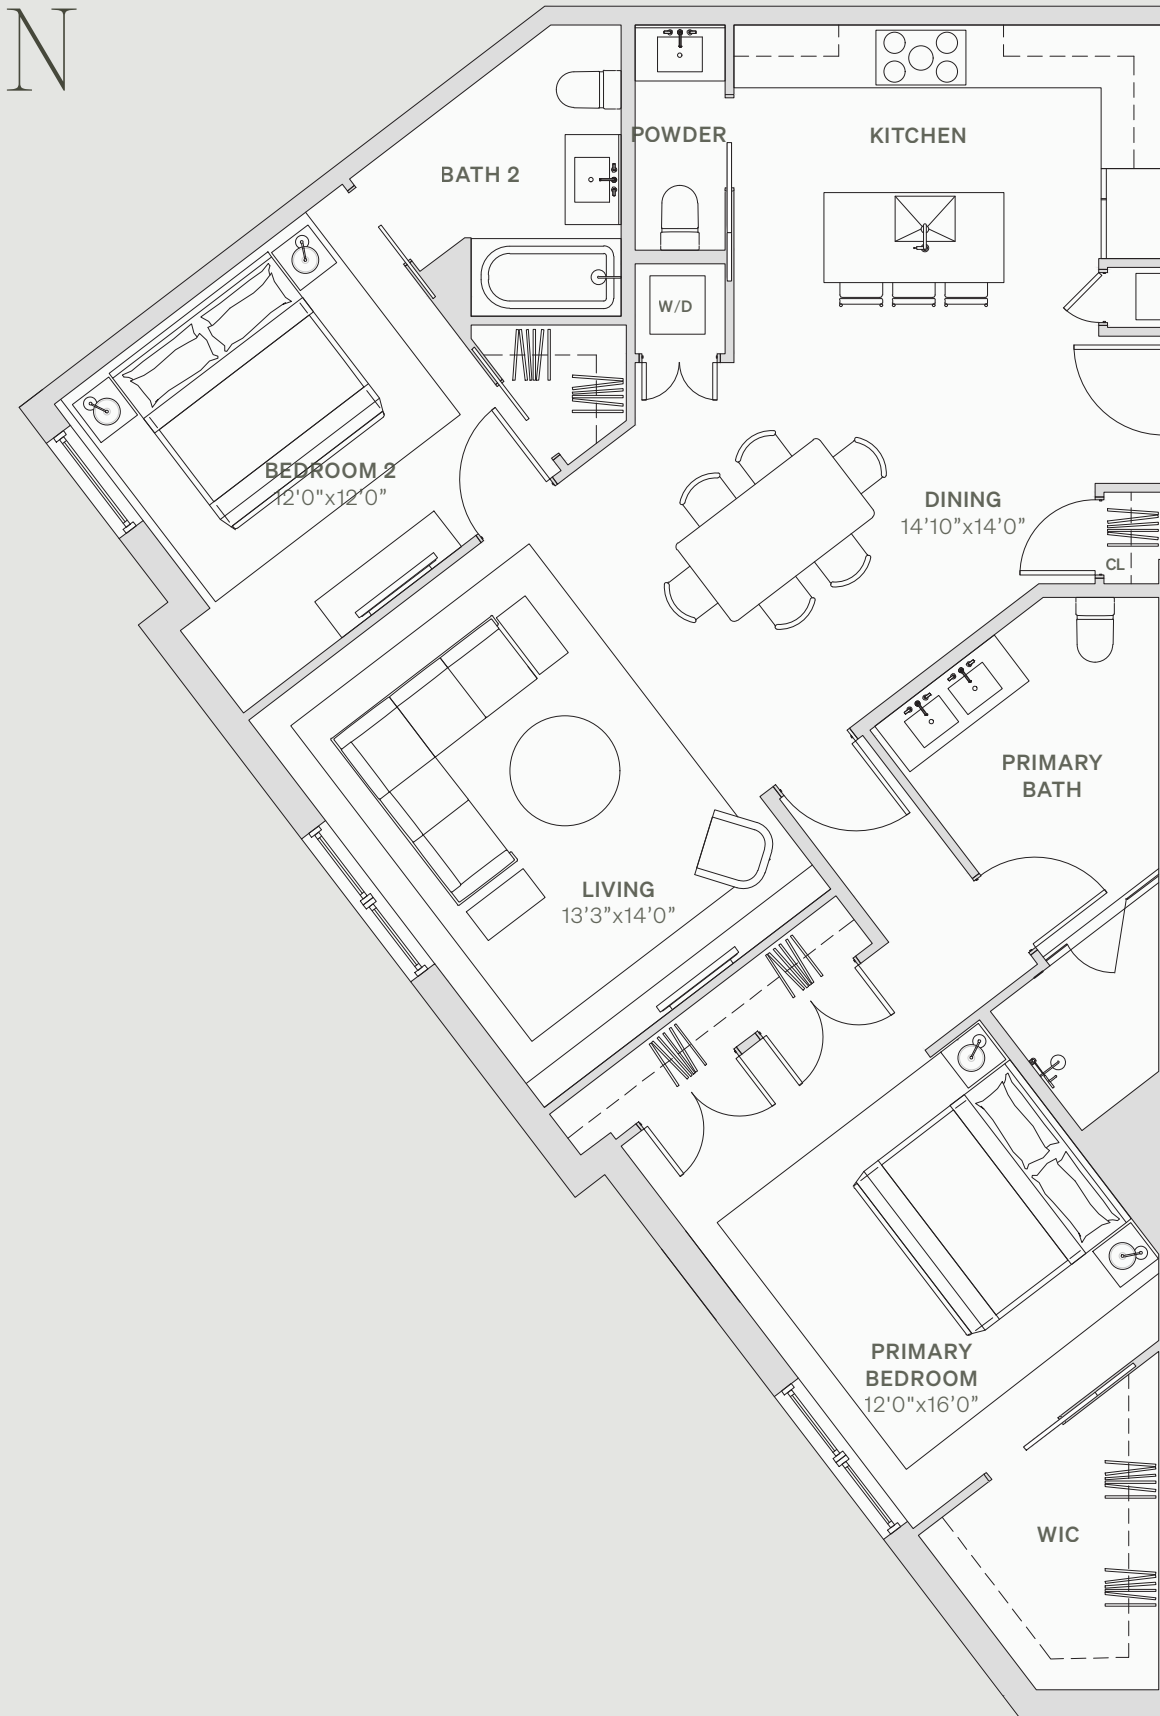

THE BEACON

1114 BEACON STREET NEWTON, MA 02461

311

FLOOR 3
2 BEDROOMS
2.5 BATHROOMS
1,360 SQFT