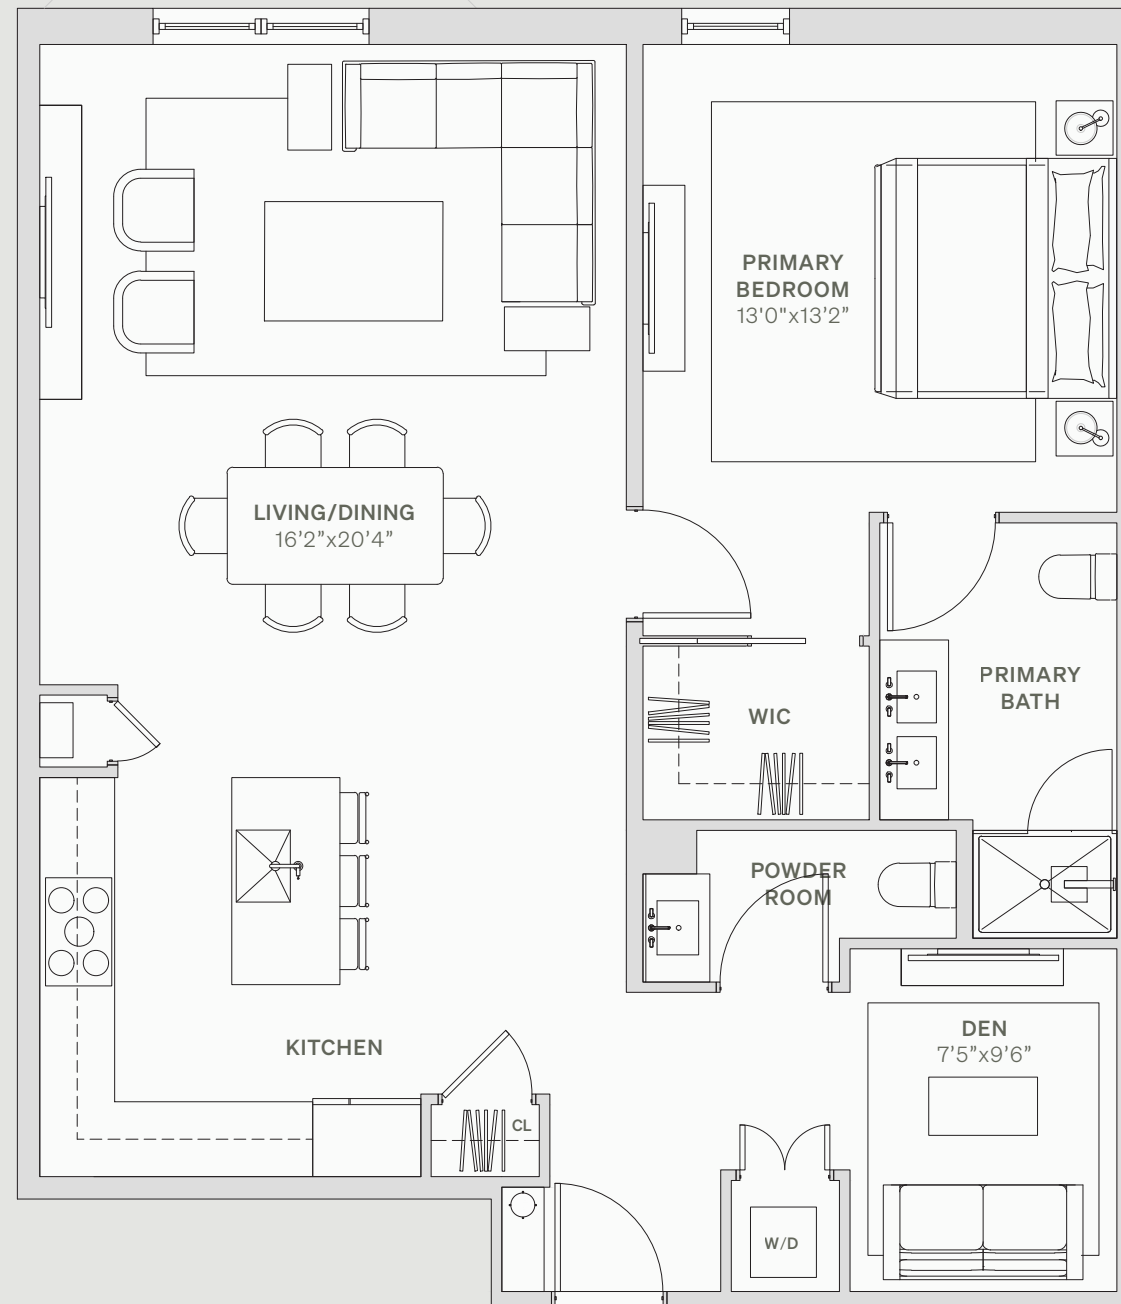

THE BEACON

1114 BEACON STREET NEWTON, MA 02461

103

FLOOR 1
1 BEDROOM
1.5 BATHROOMS
1,059 SQFT