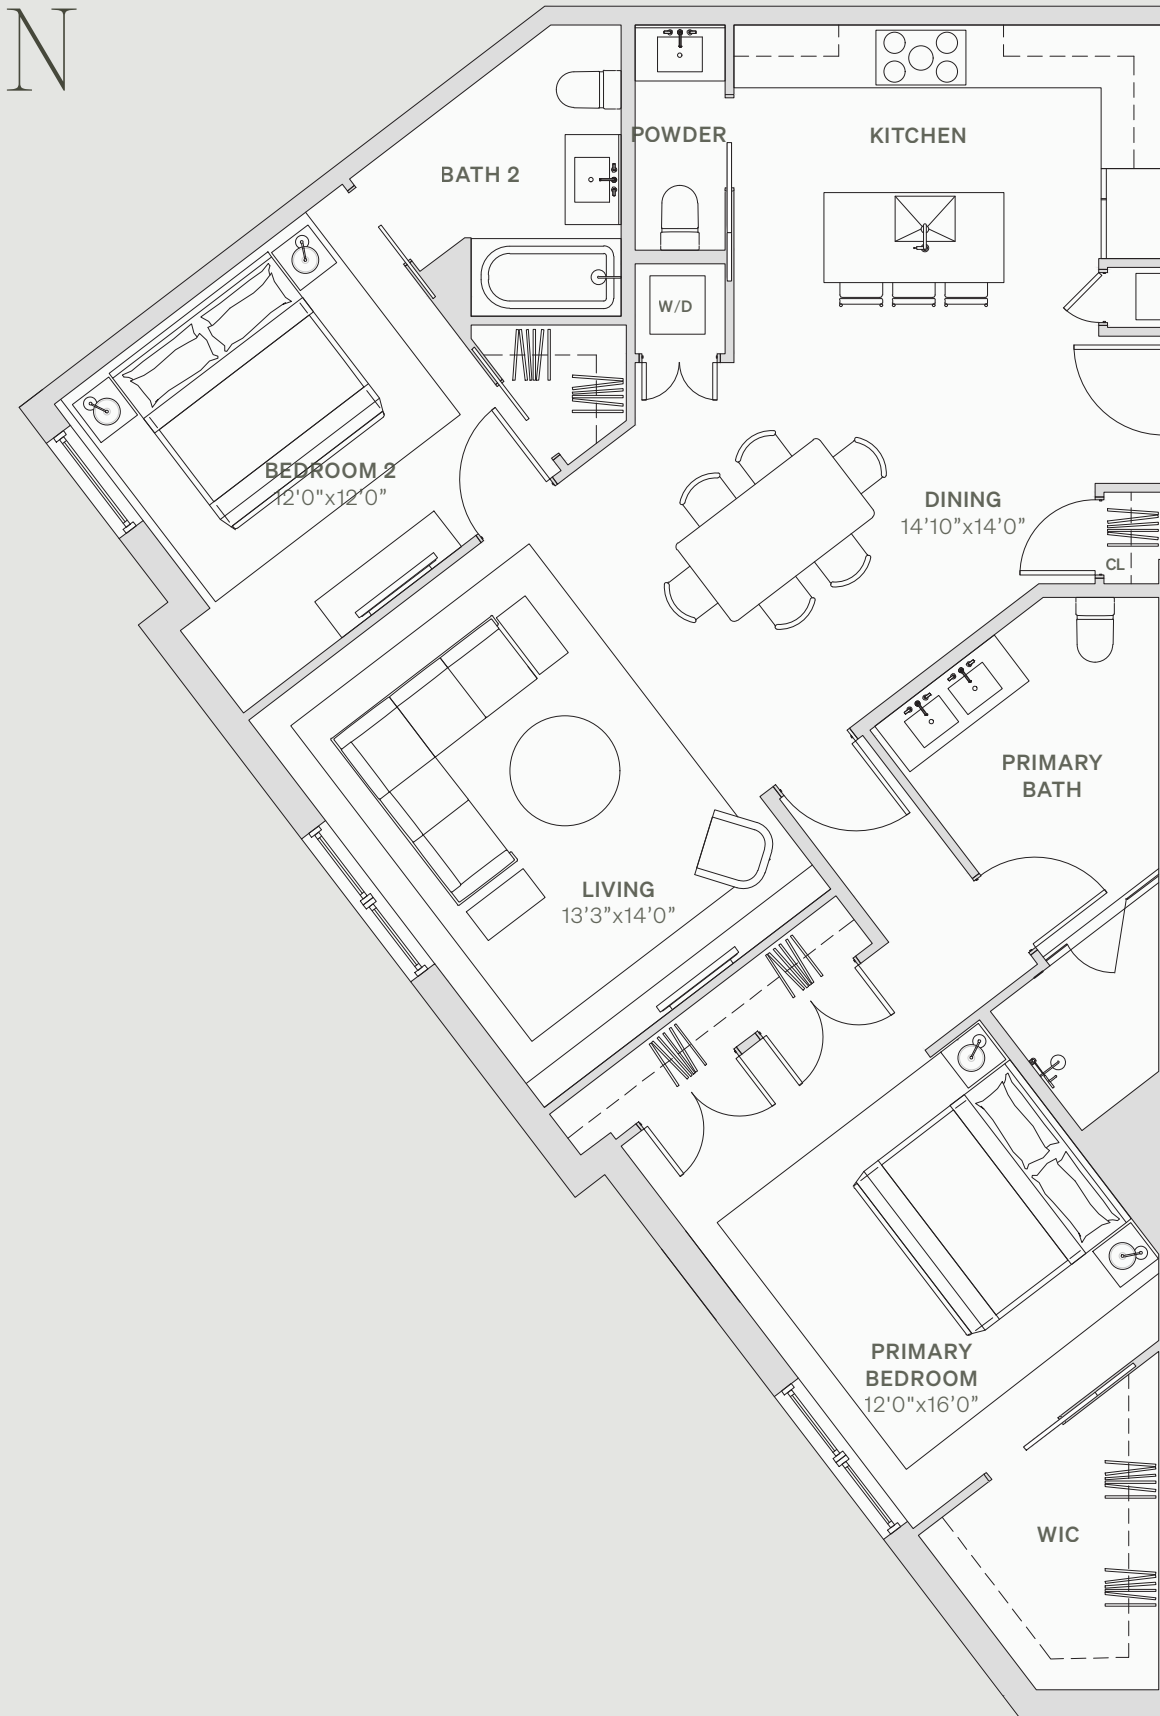

THE BEACON

1114 BEACON STREET NEWTON, MA 02461

210

FLOOR 2
2 BEDROOMS
2.5 BATHROOMS
1,360 SQFT