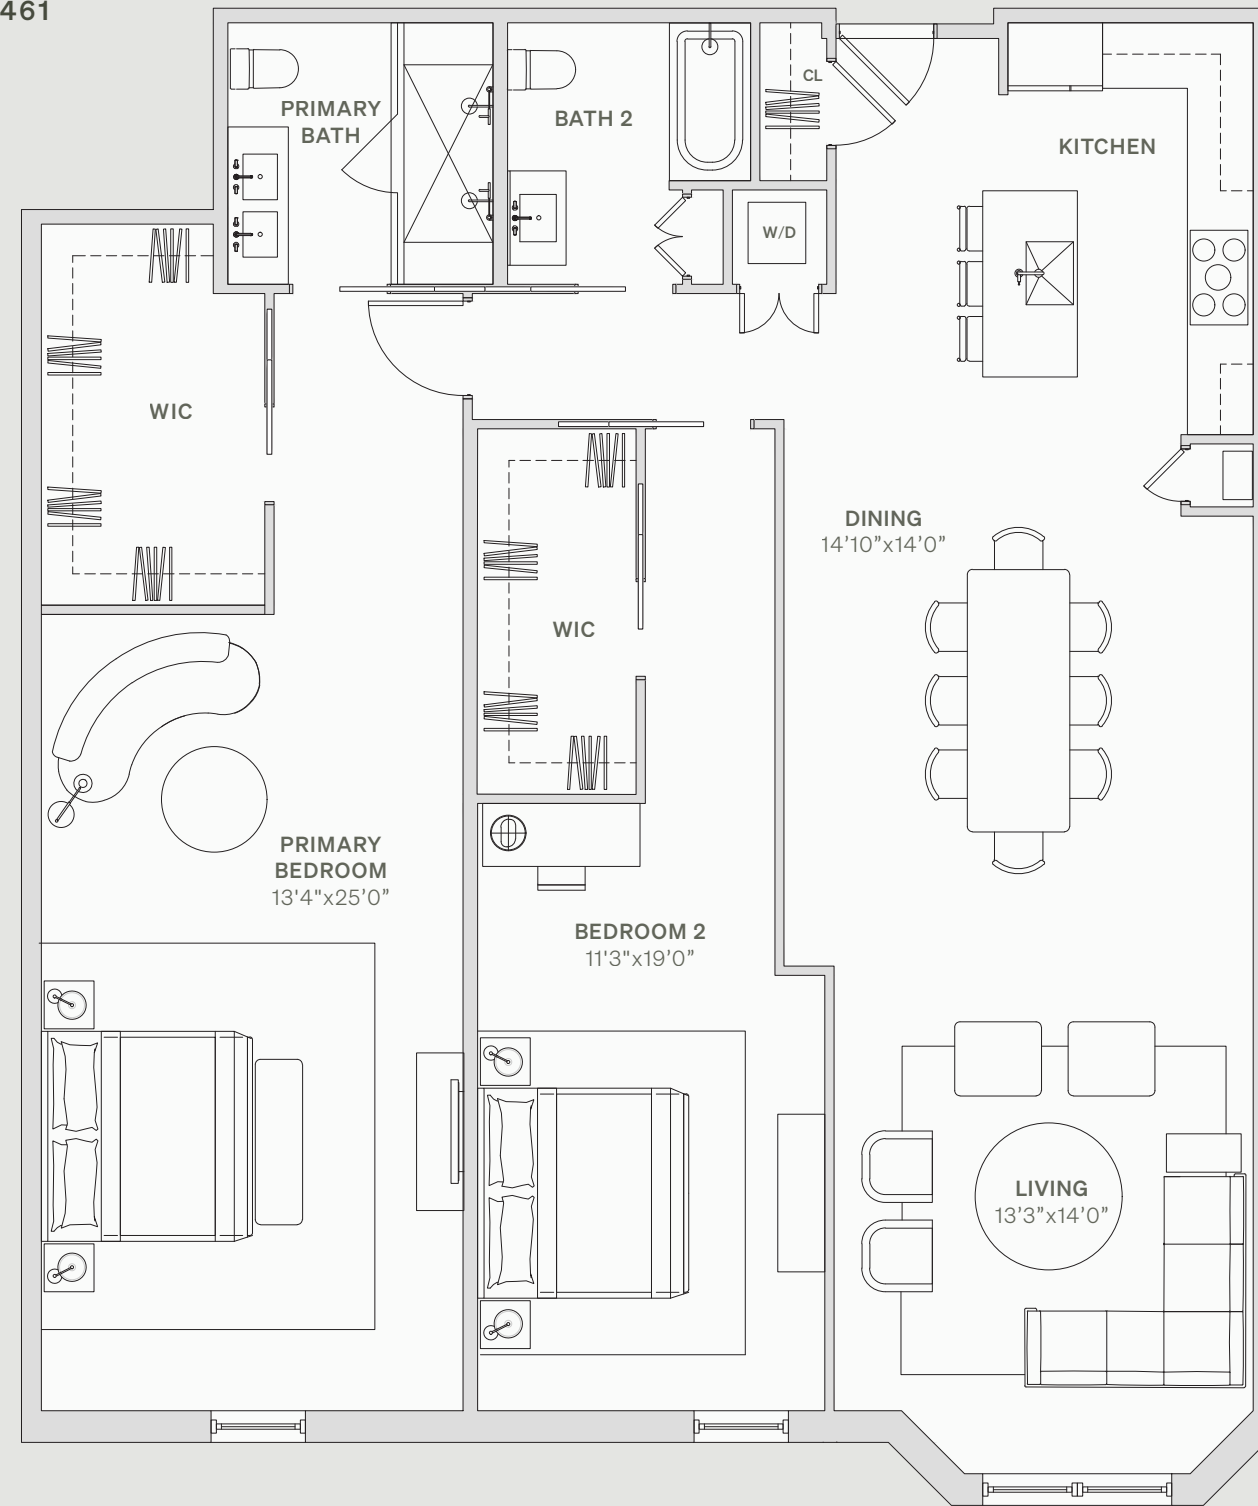

THE BEACON

1114 BEACON STREET NEWTON, MA 02461

310

FLOOR 3
2 BEDROOMS
2 BATHROOMS
1,748 SQFT