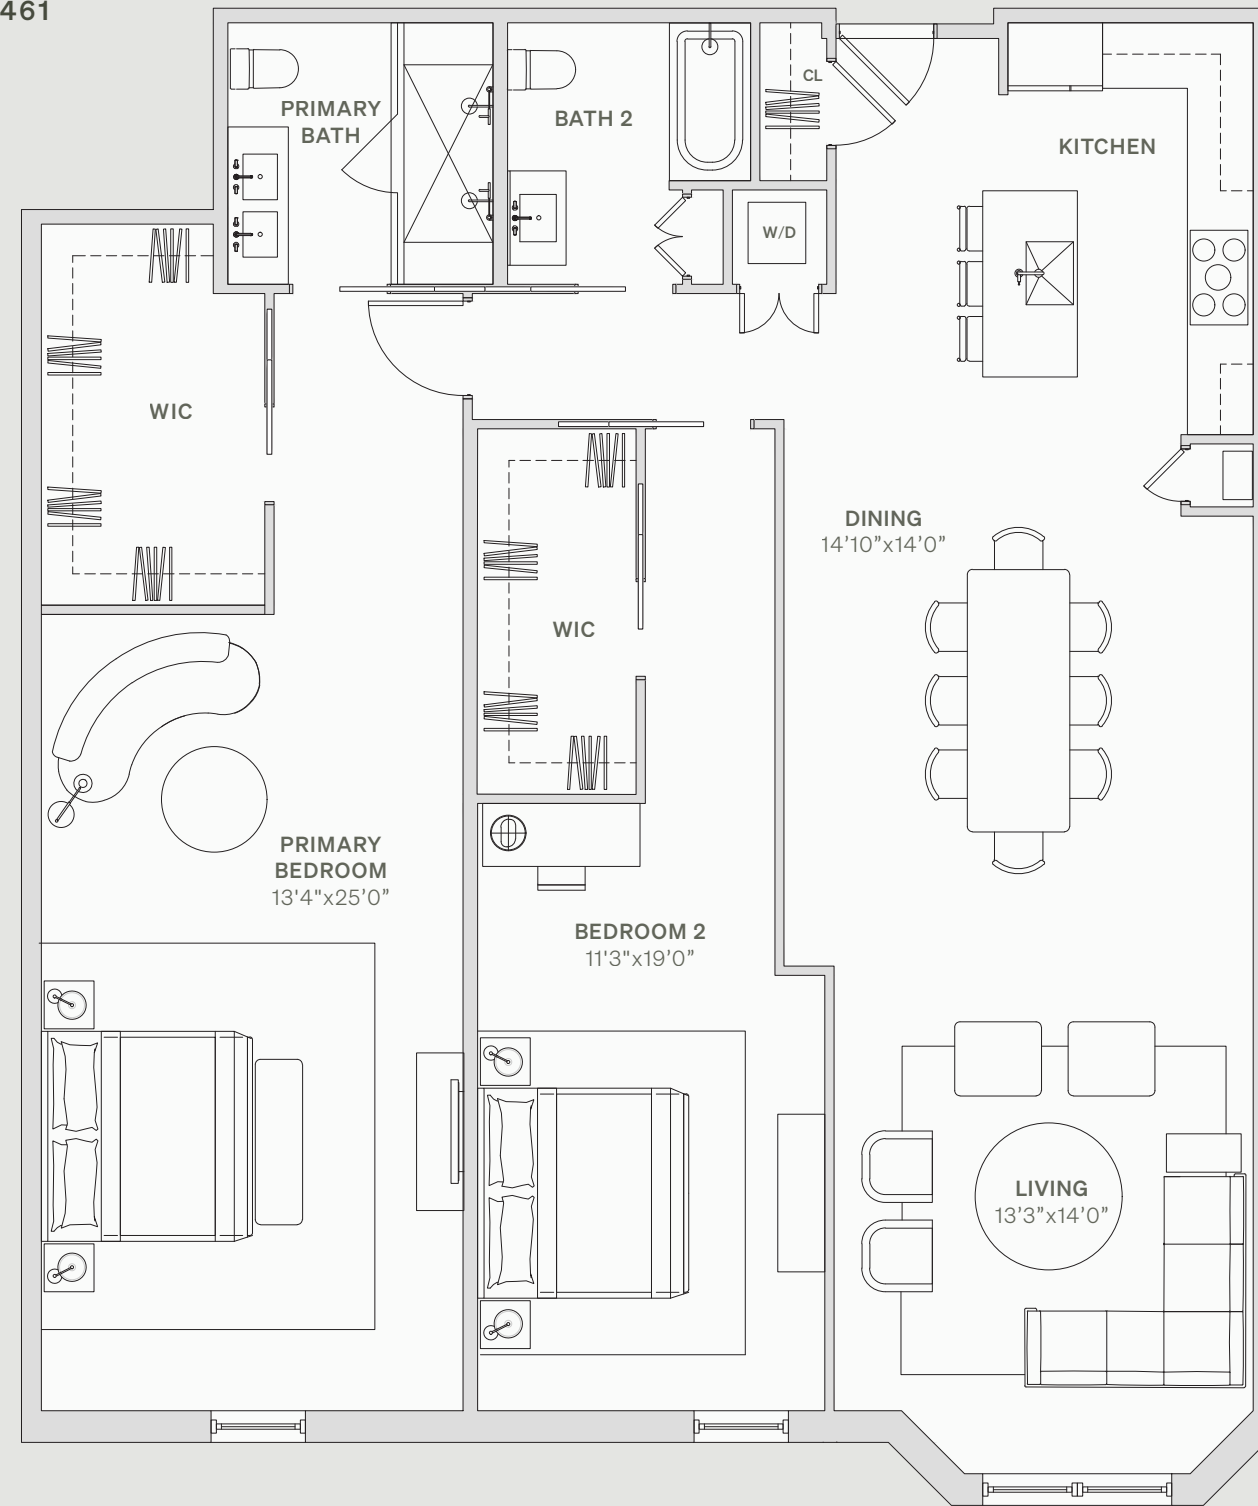

THE BEACON

1114 BEACON STREET NEWTON, MA 02461

209

FLOOR 2
2 BEDROOMS
2 BATHROOMS
1,748 SQFT