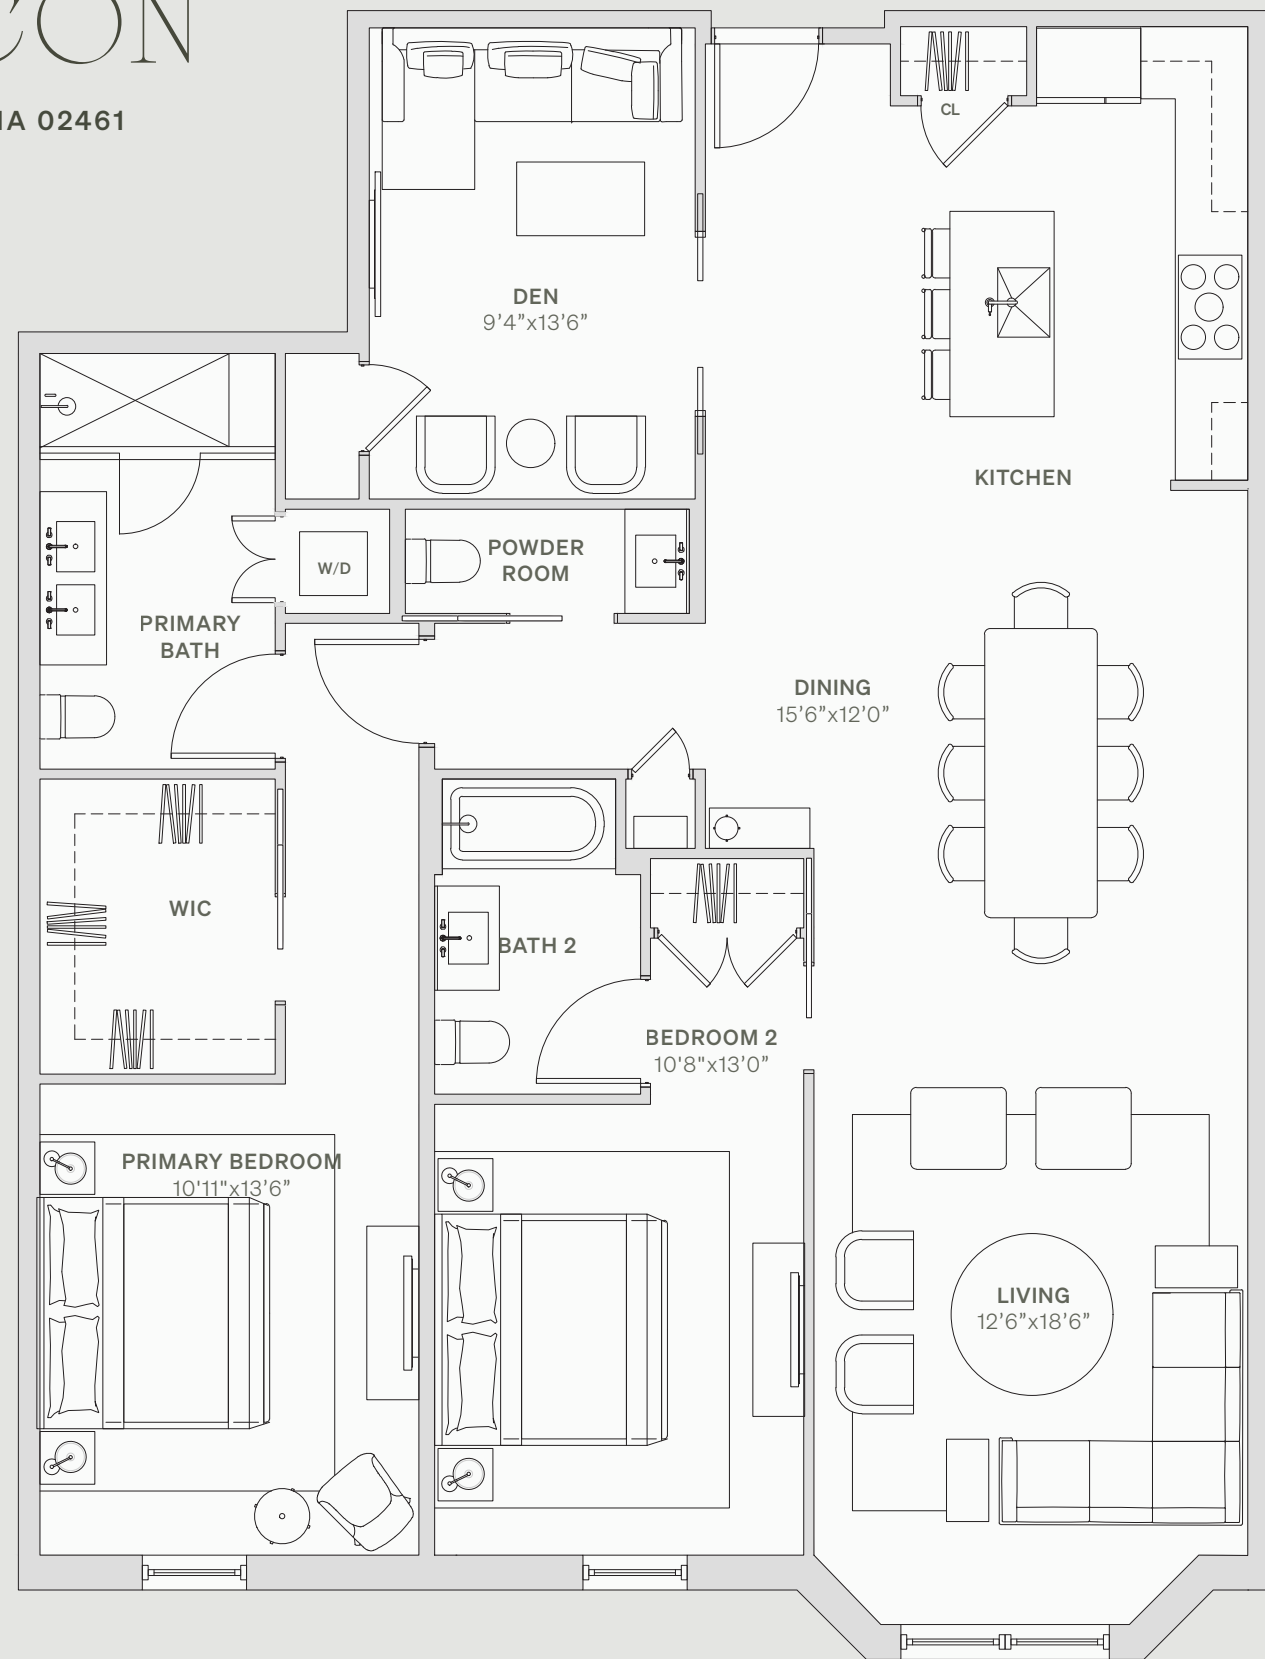

THE BEACON

1114 BEACON STREET NEWTON, MA 02461

309

FLOOR 3
2 BEDROOMS
2.5 BATHROOMS
1,653 SQFT