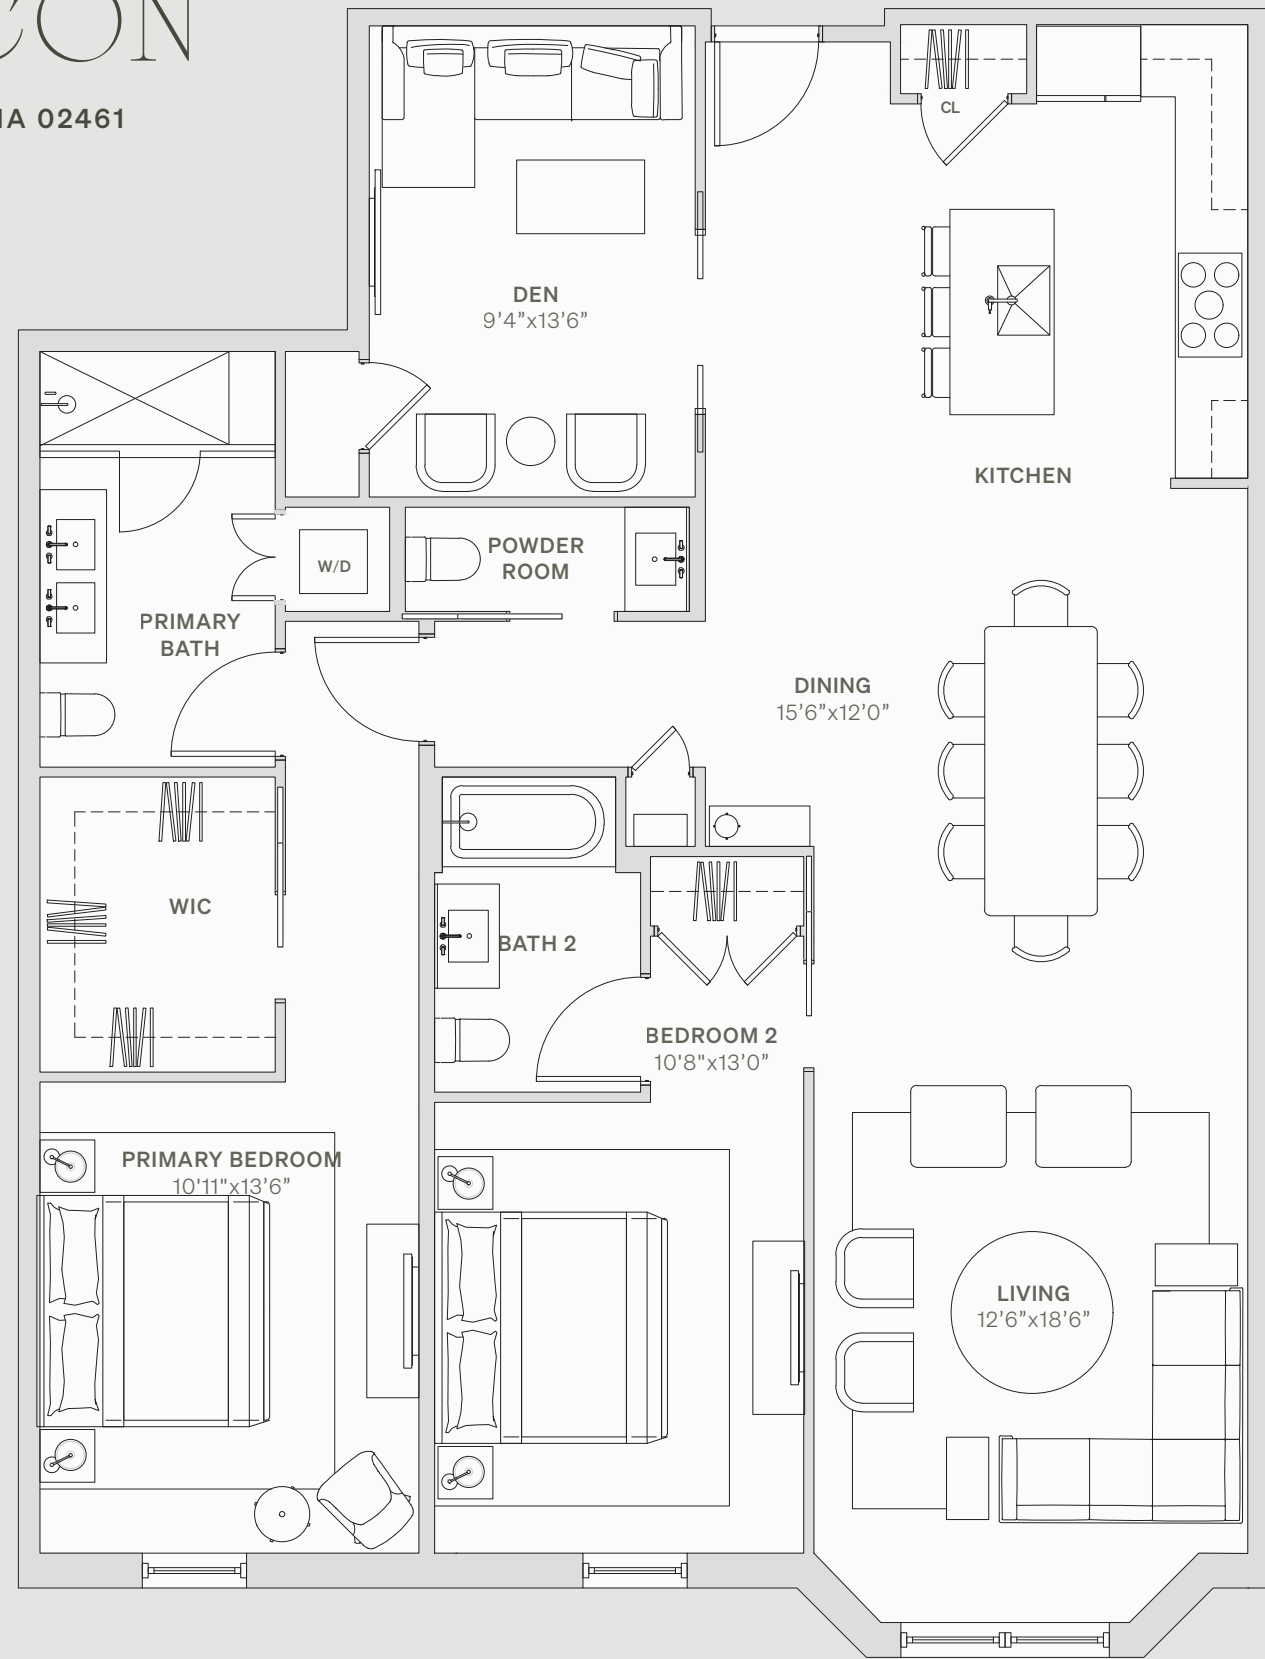

# THE BEACON

1114 BEACON STREET NEWTON, MA 02461

# 208

FLOOR 2  
2 BEDROOMS  
2.5 BATHROOMS  
1,653 SQFT