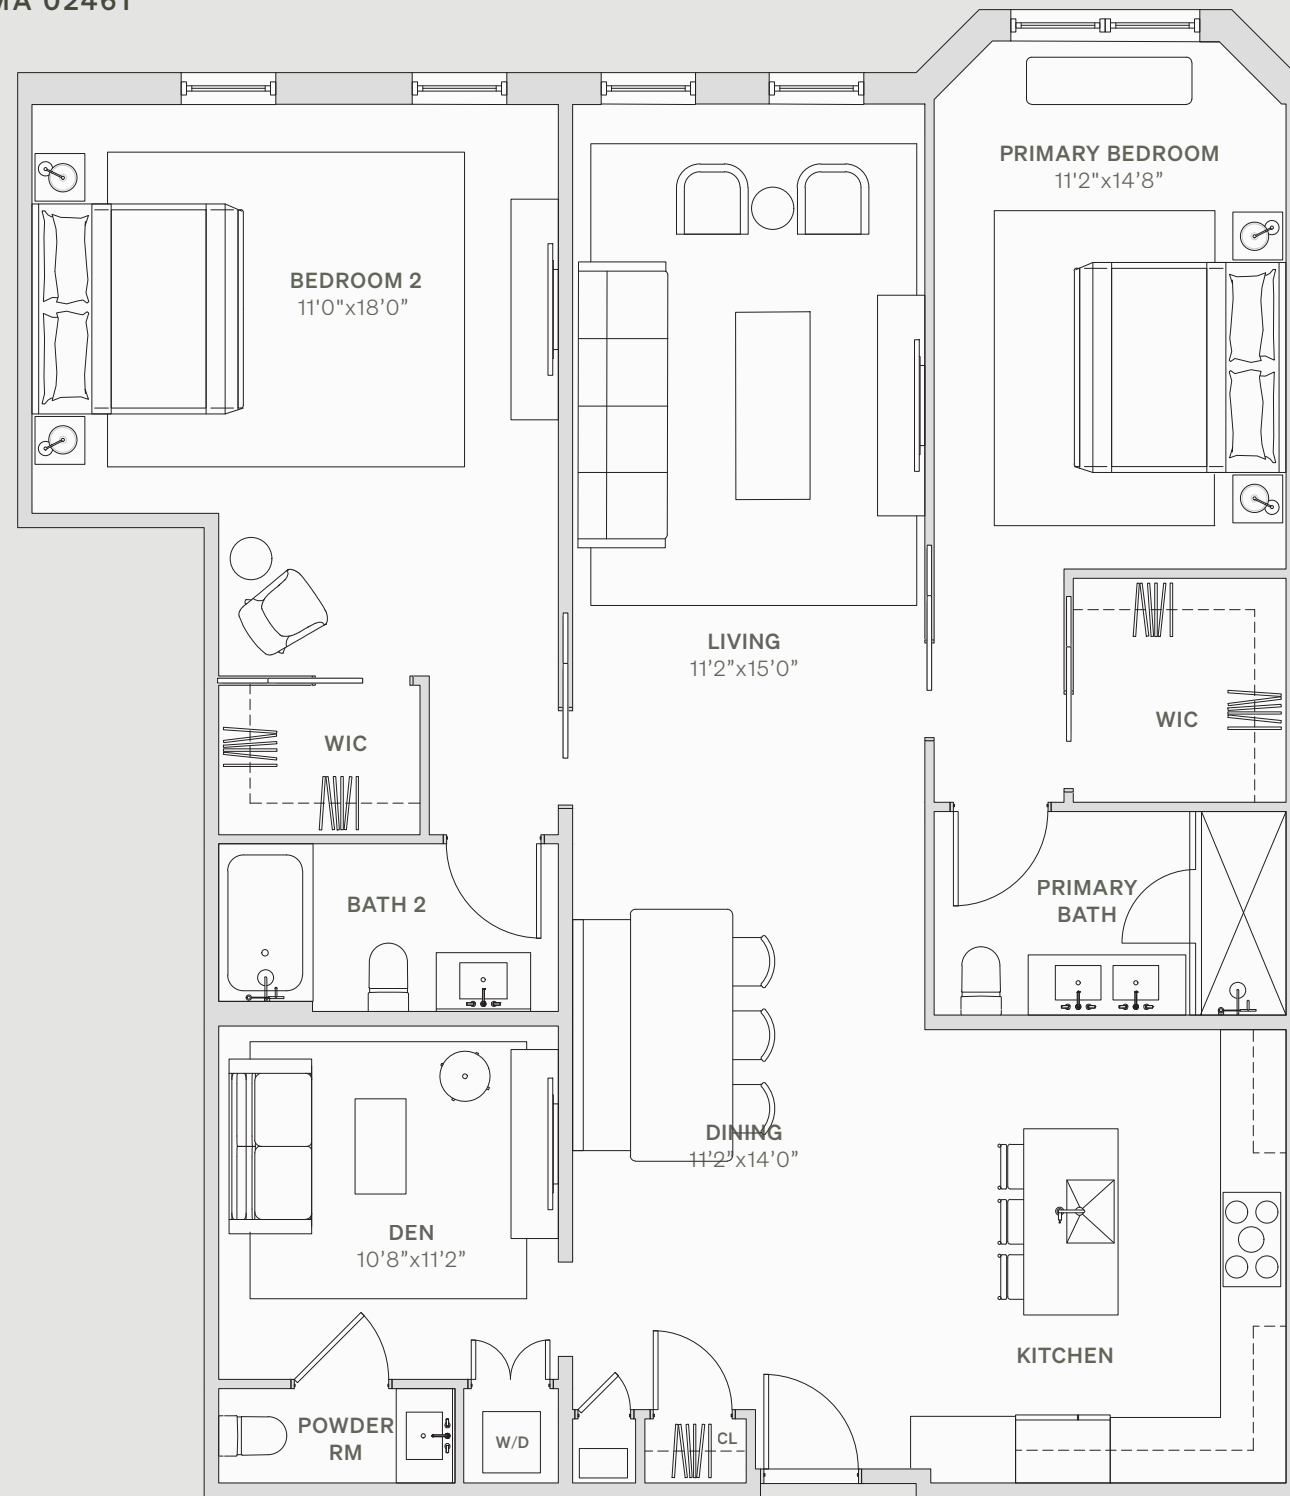

THE BEACON

1114 BEACON STREET NEWTON, MA 02461

304

FLOOR 3
2 BEDROOMS
2.5 BATHROOMS
1,649 SQFT