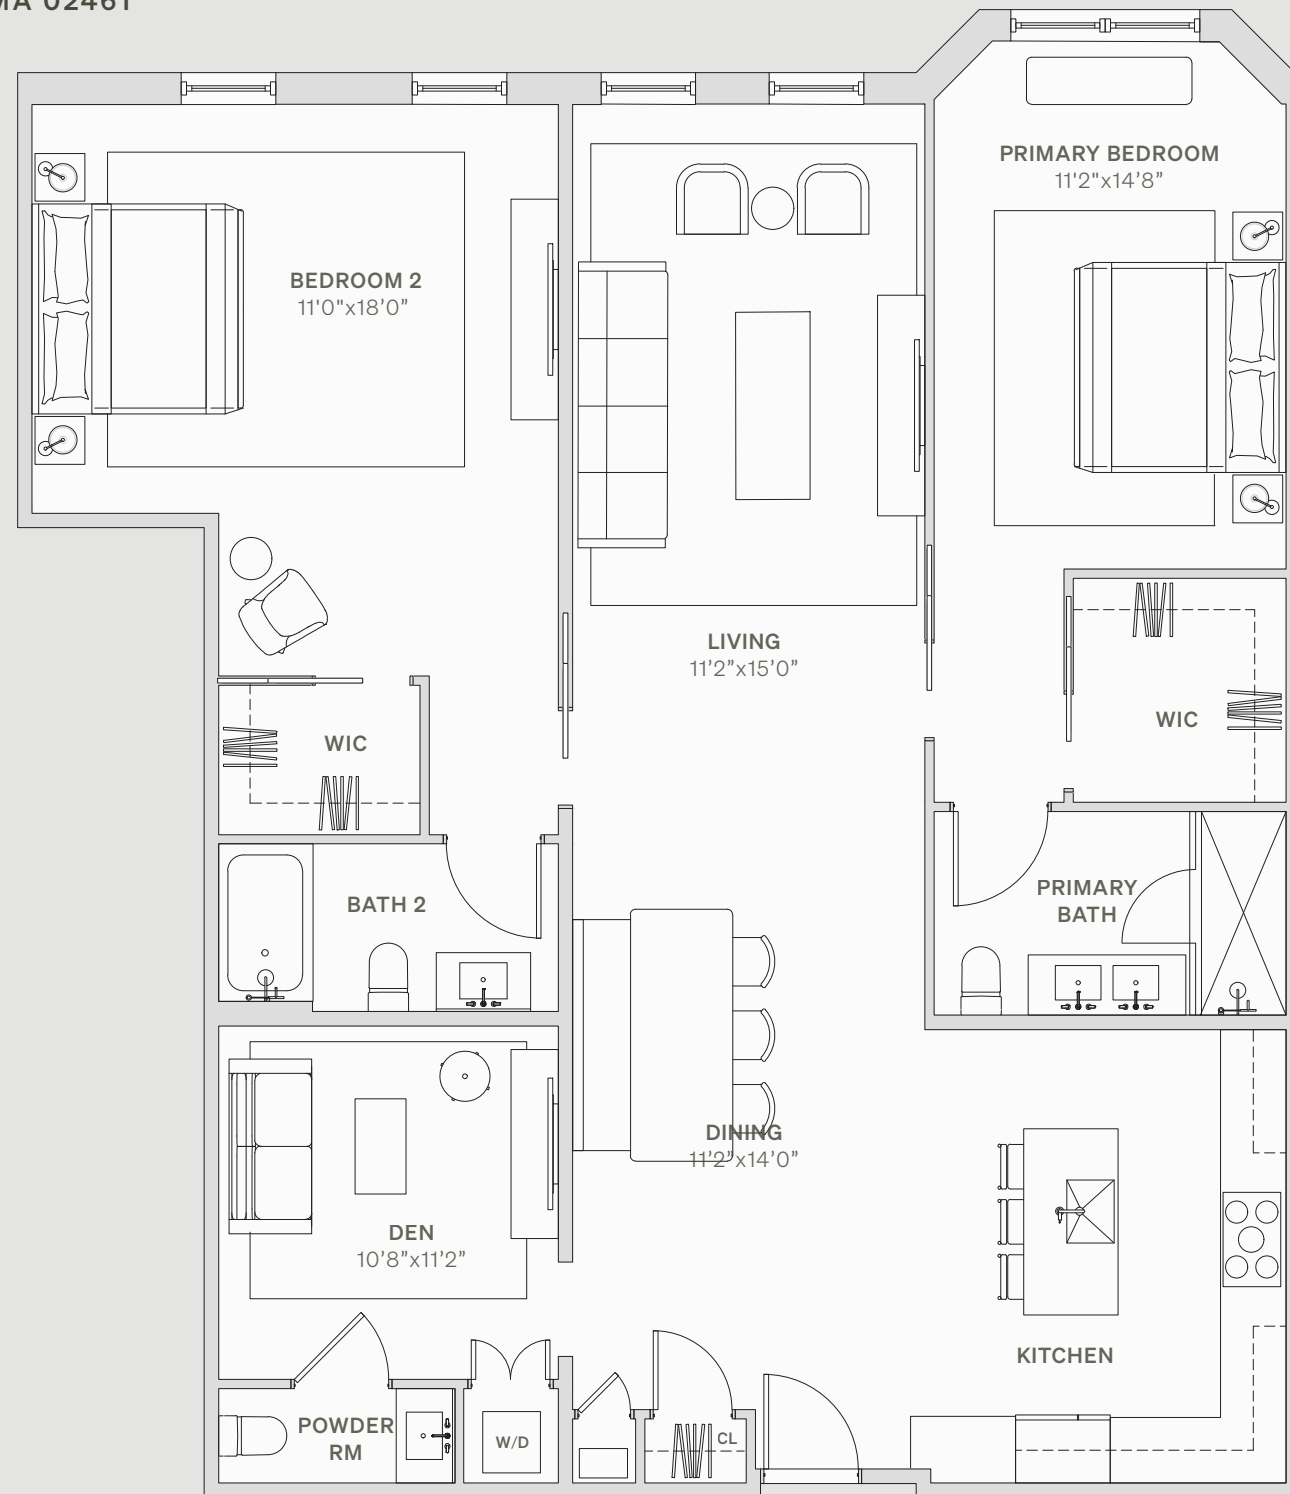

THE BEACON

1114 BEACON STREET NEWTON, MA 02461

205

FLOOR 2
2 BEDROOMS
2.5 BATHROOMS
1,649 SQFT