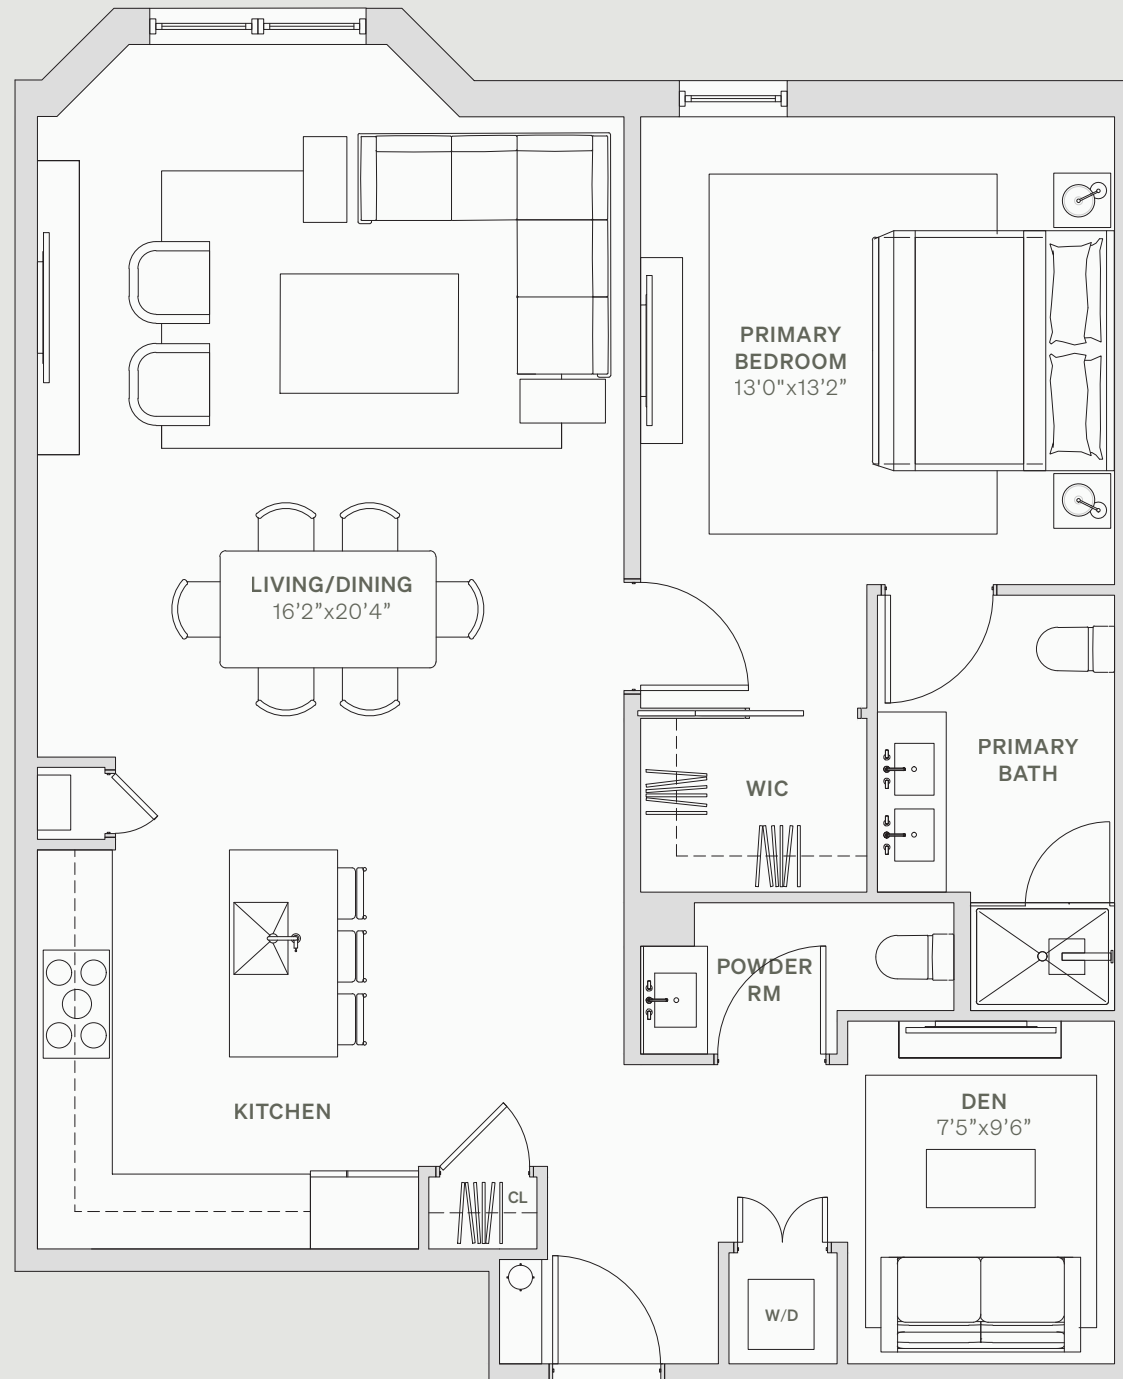

# THE BEACON

1114 BEACON STREET NEWTON, MA 02461

# 203

FLOOR 2  
1 BEDROOM  
1.5 BATHROOMS  
1,080 SQFT