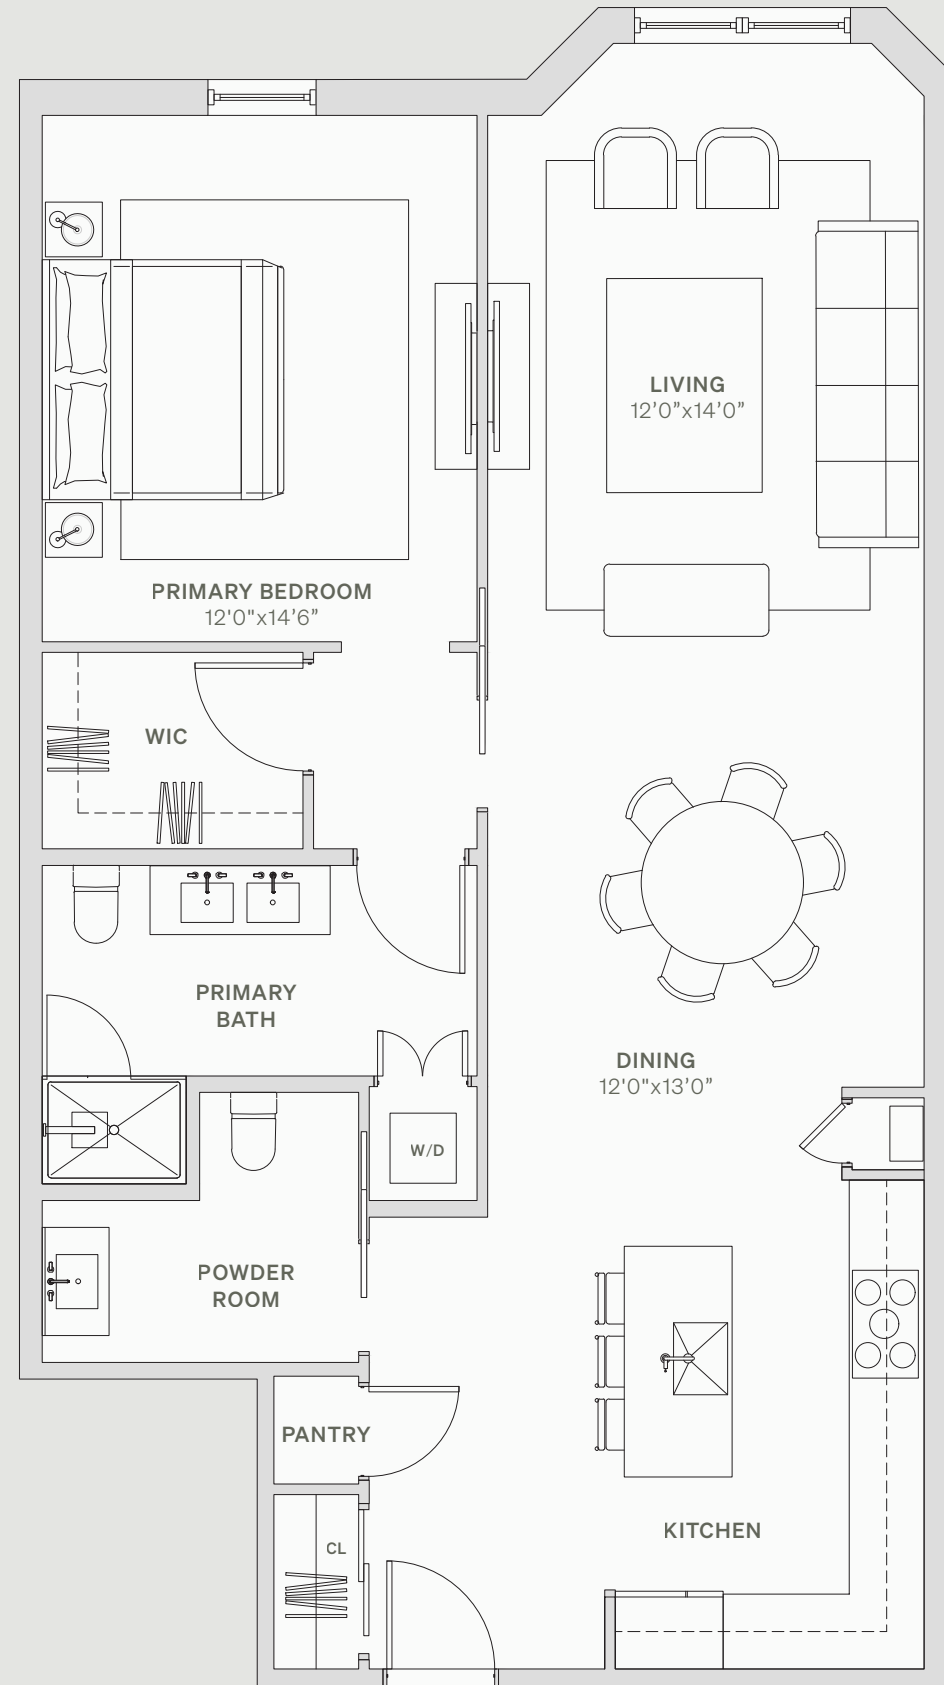

THE BEACON

1114 BEACON STREET NEWTON, MA 02461

202

FLOOR 2
1 BEDROOM
1.5 BATHROOMS
1,080 SQFT