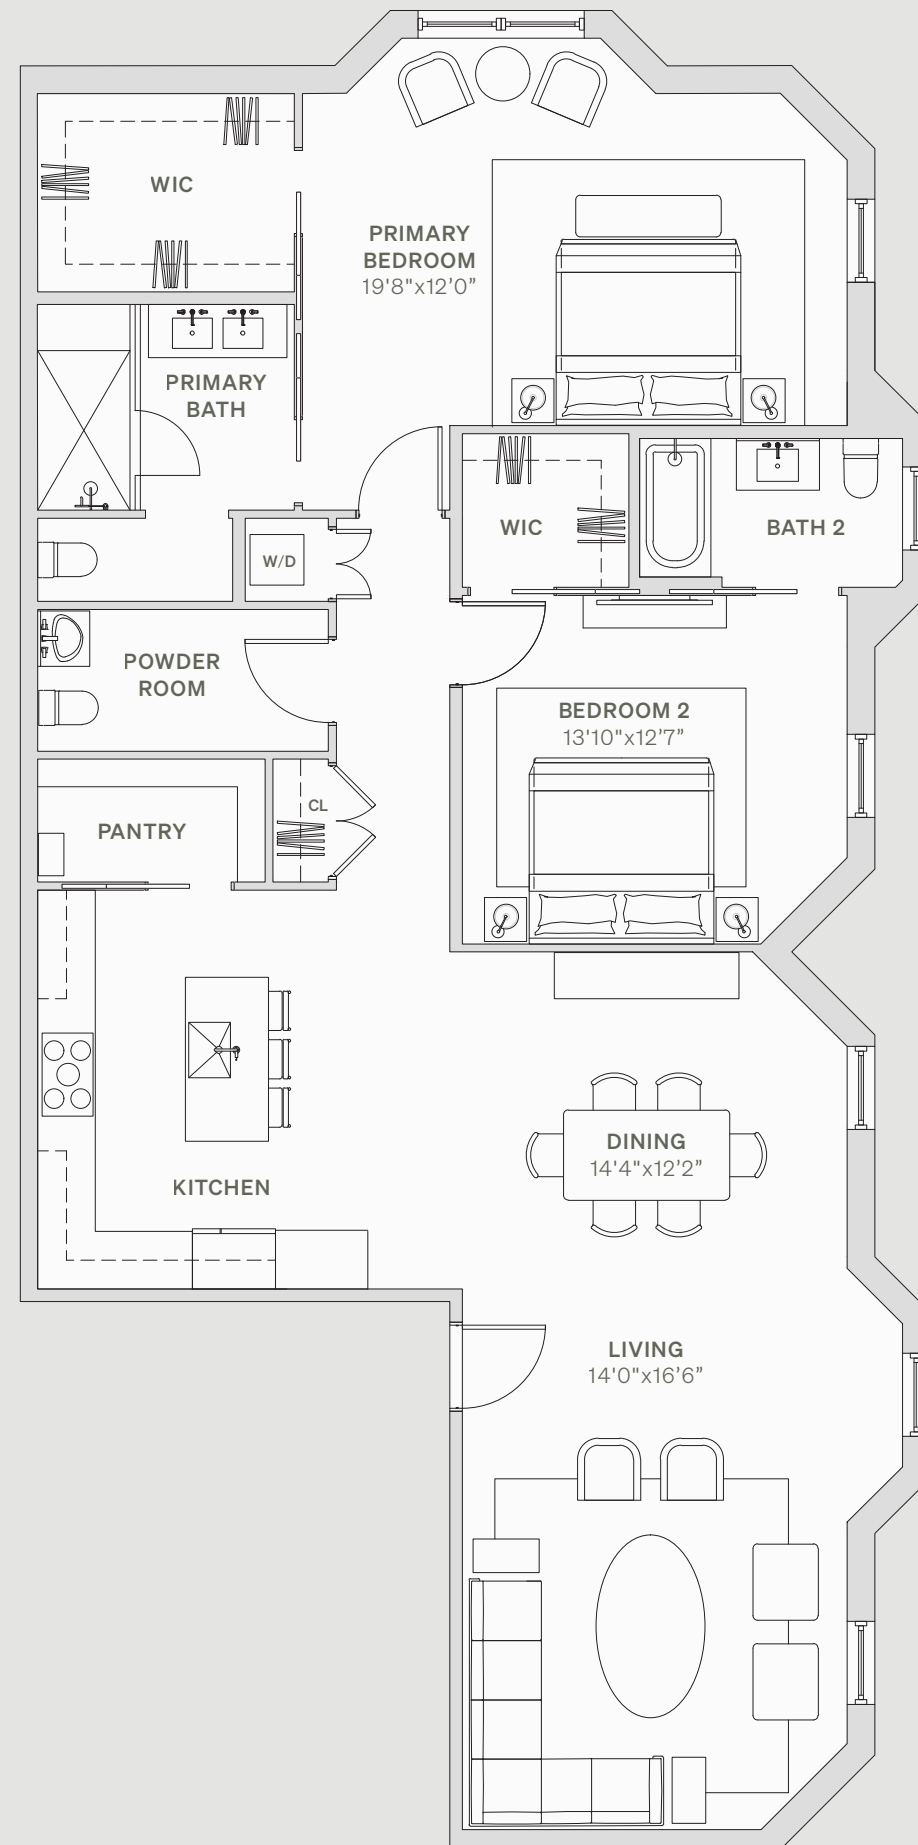

THE BEACON

1114 BEACON STREET NEWTON, MA 02461

201

FLOOR 2
2 BEDROOMS
2.5 BATHROOMS
1,685 SQFT