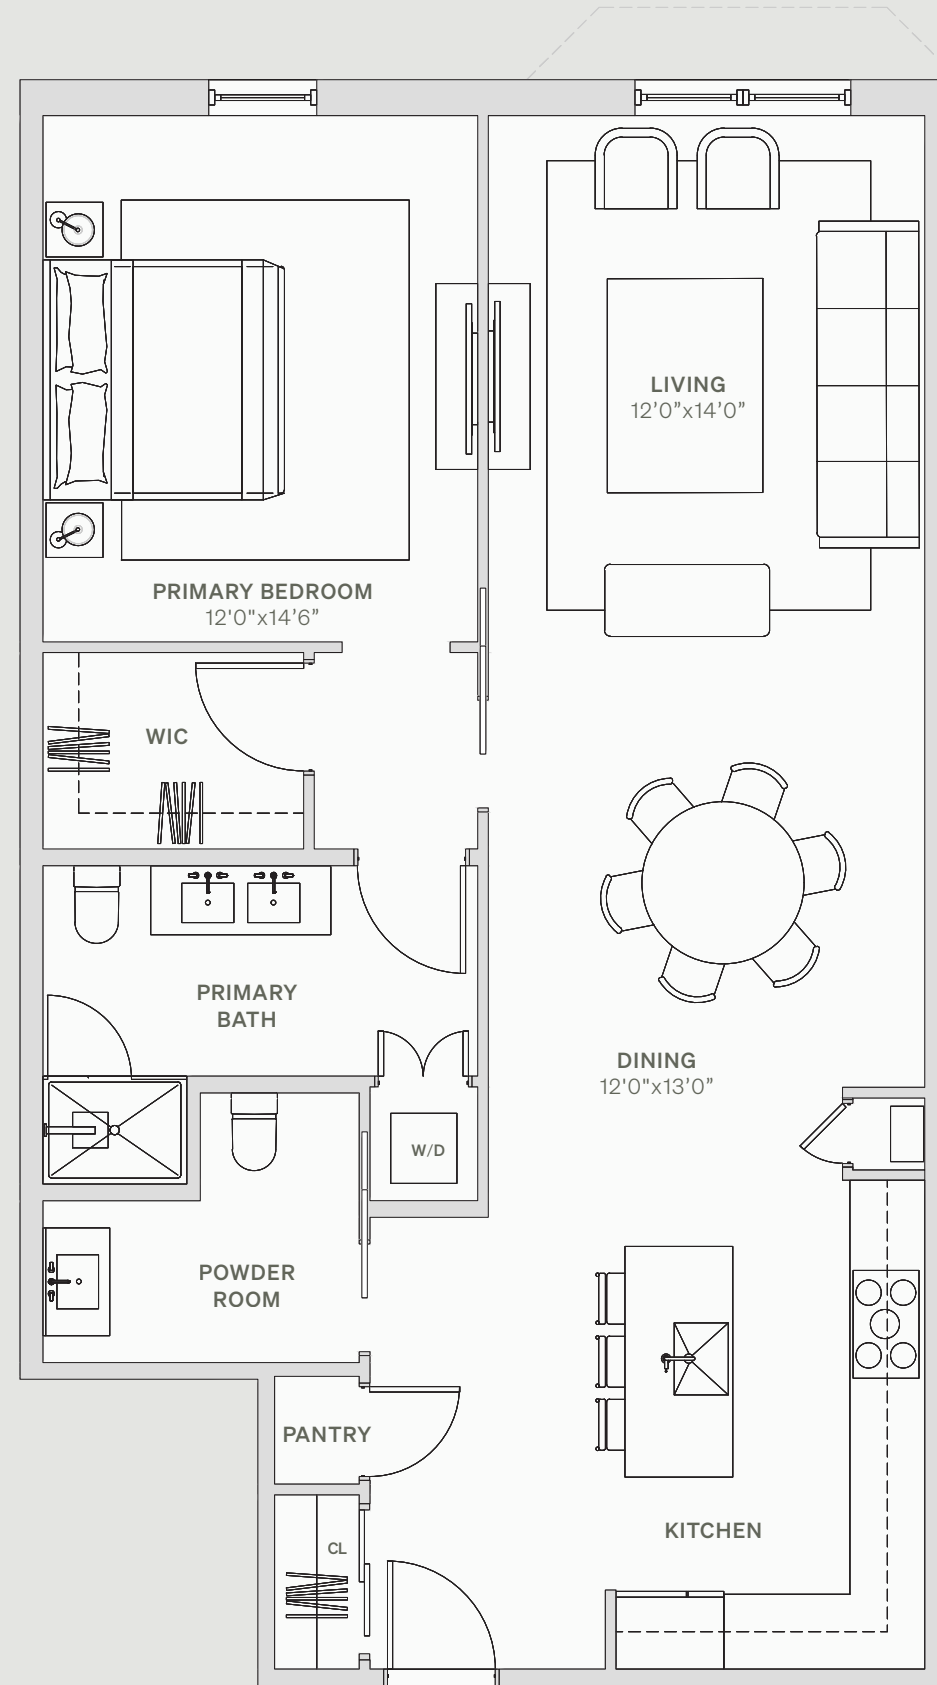

THE BEACON

1114 BEACON STREET NEWTON, MA 02461

102

FLOOR 1
1 BEDROOM
1.5 BATHROOMS
1,060 SQFT