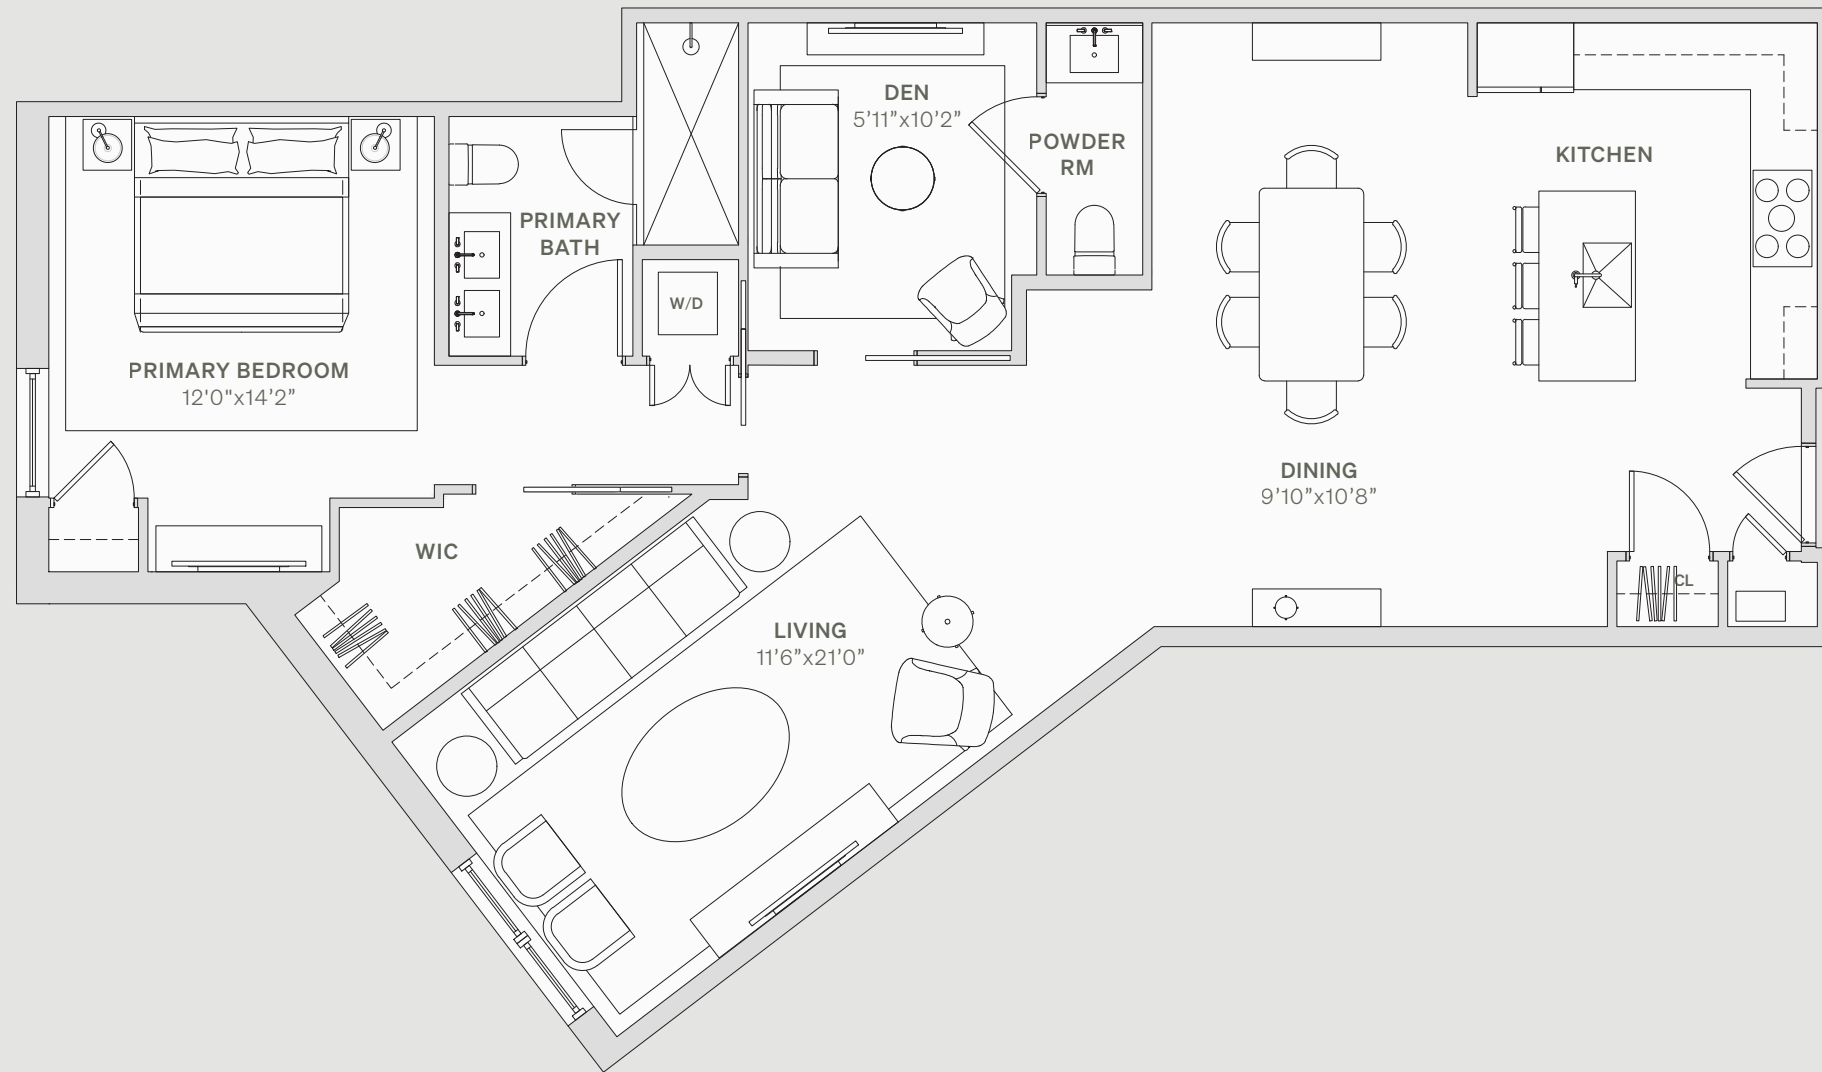

THE BEACON

1114 BEACON STREET NEWTON, MA 02461

312

FLOOR 3
1 BEDROOM
1.5 BATHROOMS
1,206 SQFT