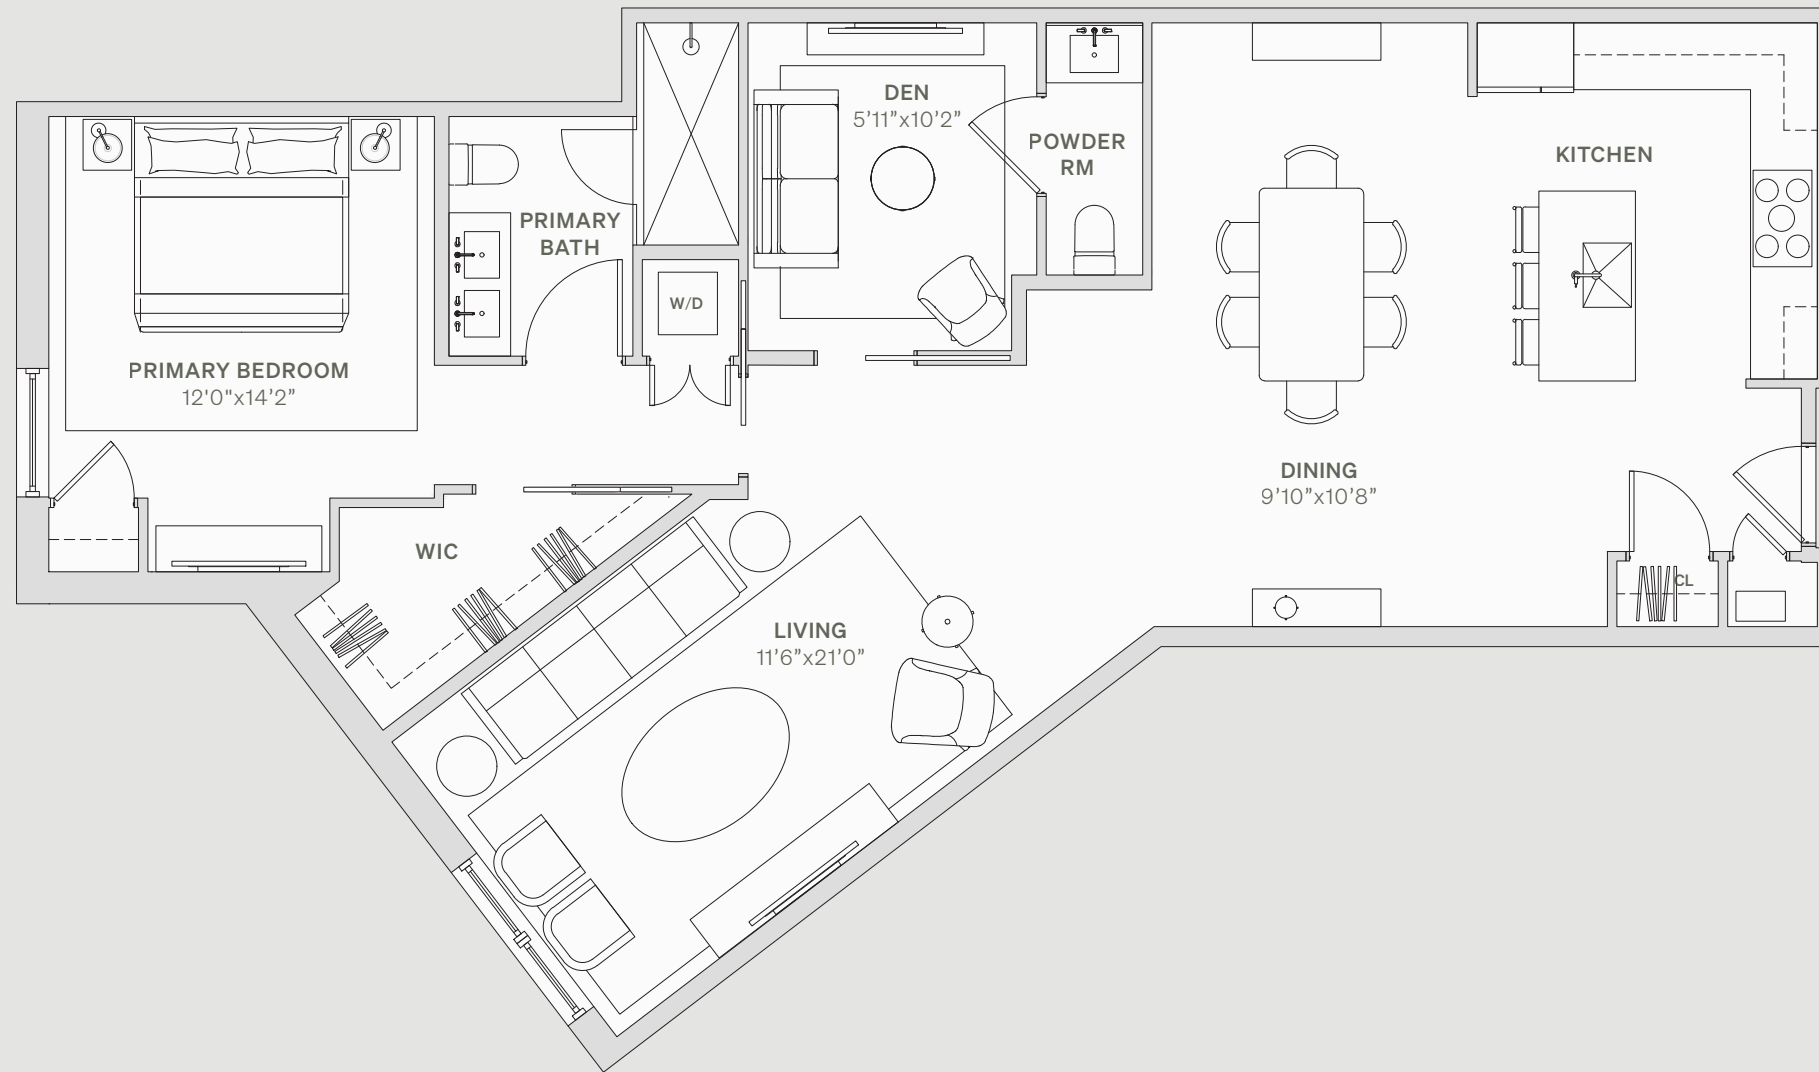

THE BEACON

1114 BEACON STREET NEWTON, MA 02461

211

FLOOR 2
1 BEDROOM
1.5 BATHROOMS
1,206 SQFT