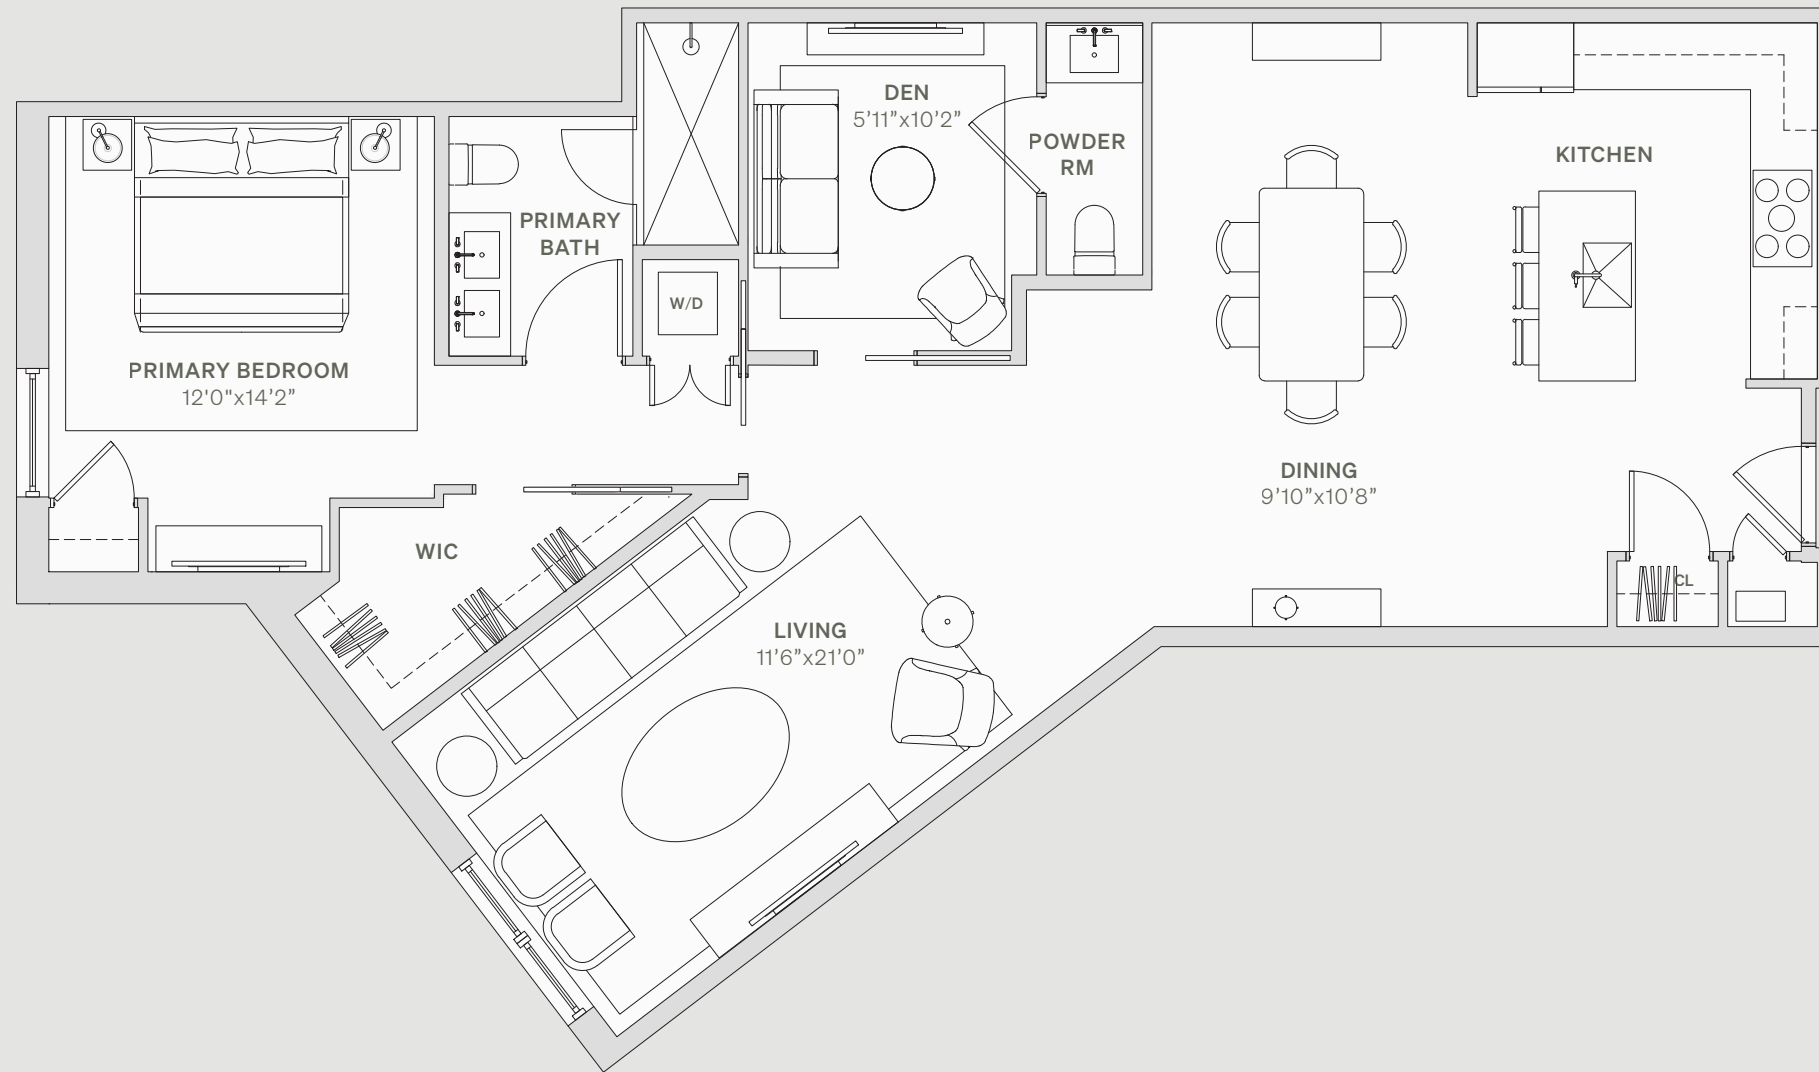

THE BEACON

1114 BEACON STREET NEWTON, MA 02461

111

FLOOR 1
1 BEDROOM
1.5 BATHROOMS
1,206 SQFT