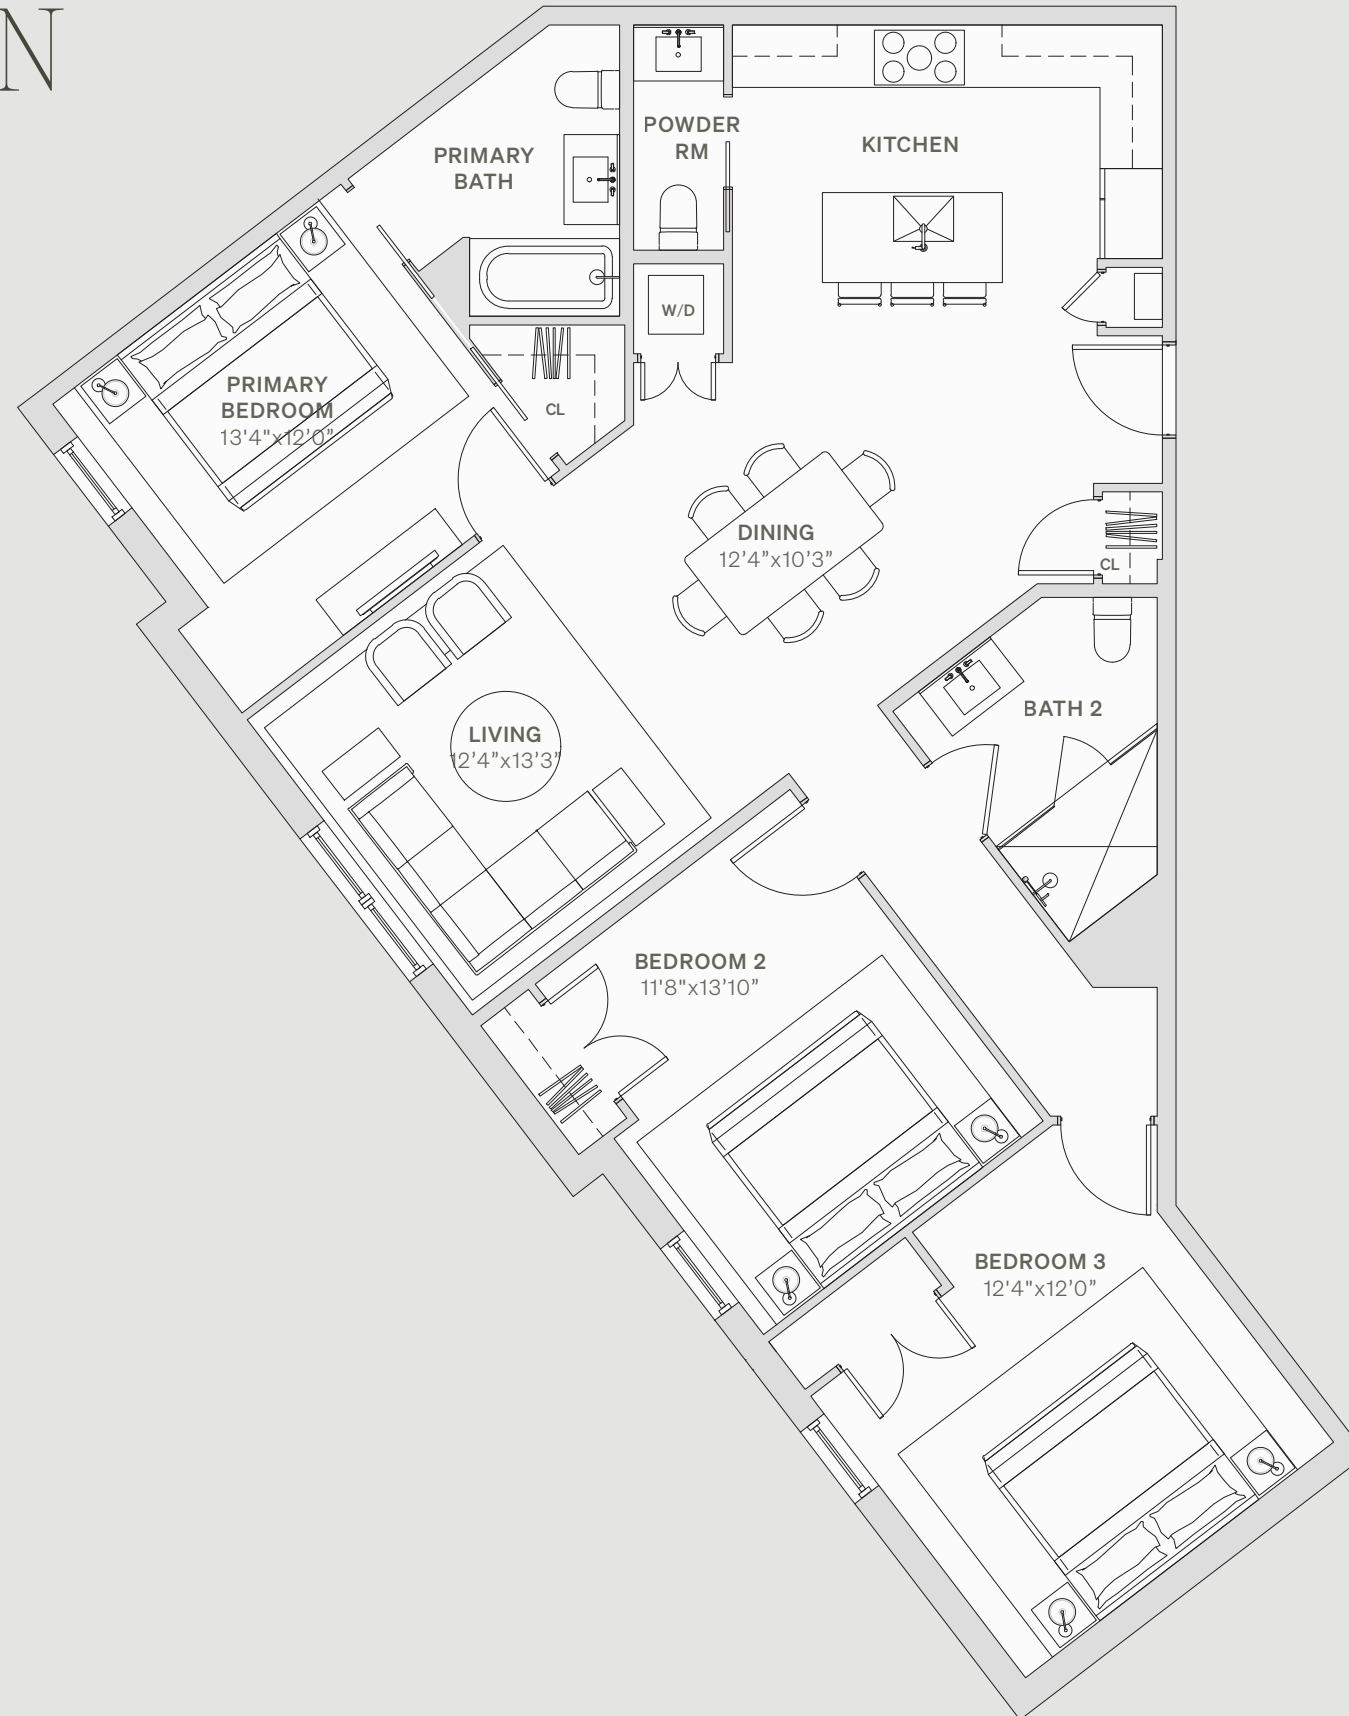

THE BEACON

1114 BEACON STREET NEWTON, MA 02461

110

FLOOR 1
3 BEDROOMS
2.5 BATHROOMS
1,392 SQFT