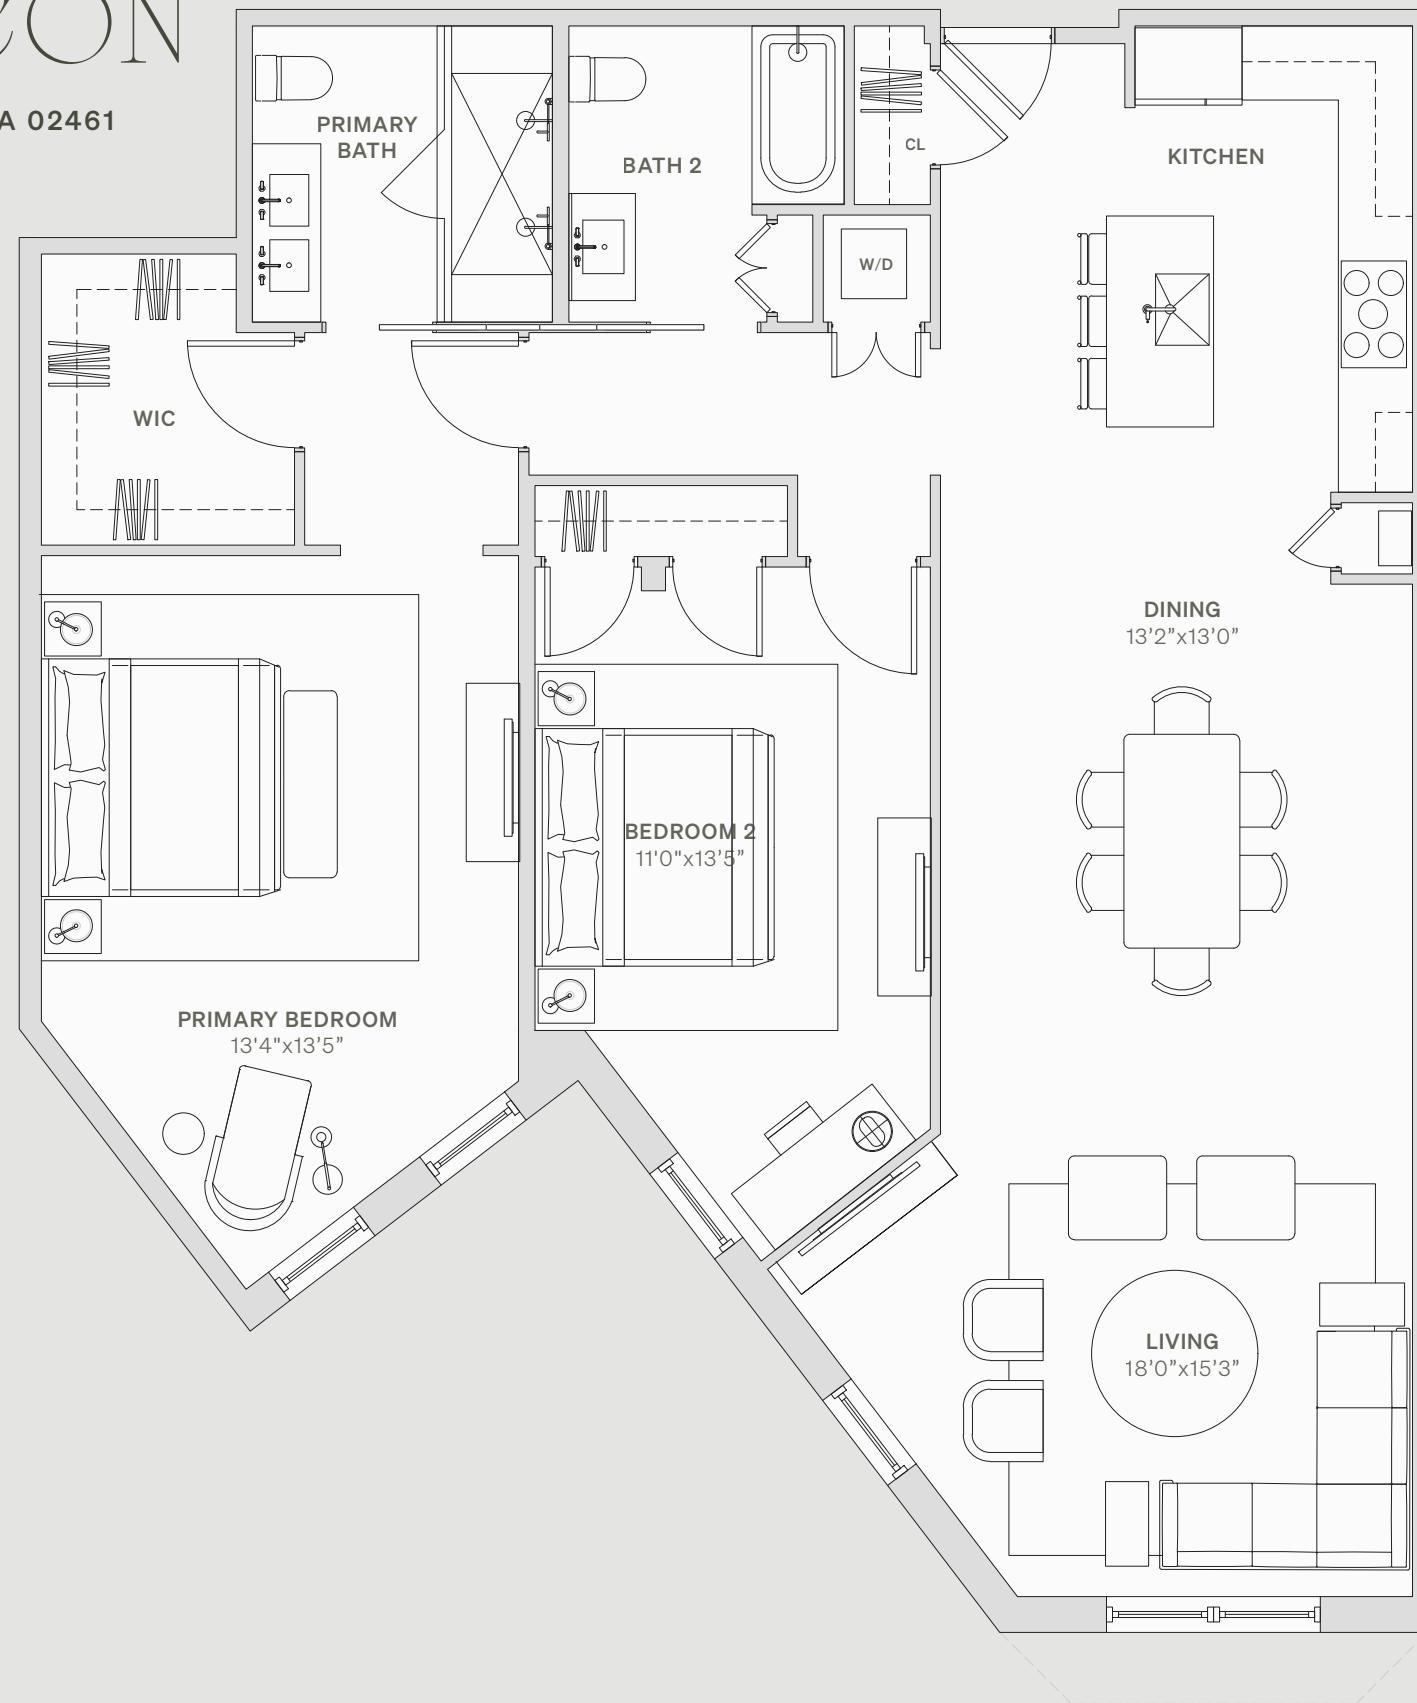

THE BEACON

1114 BEACON STREET NEWTON, MA 02461

109

FLOOR 1
2 BEDROOMS
2 BATHROOMS
1,446 SQFT