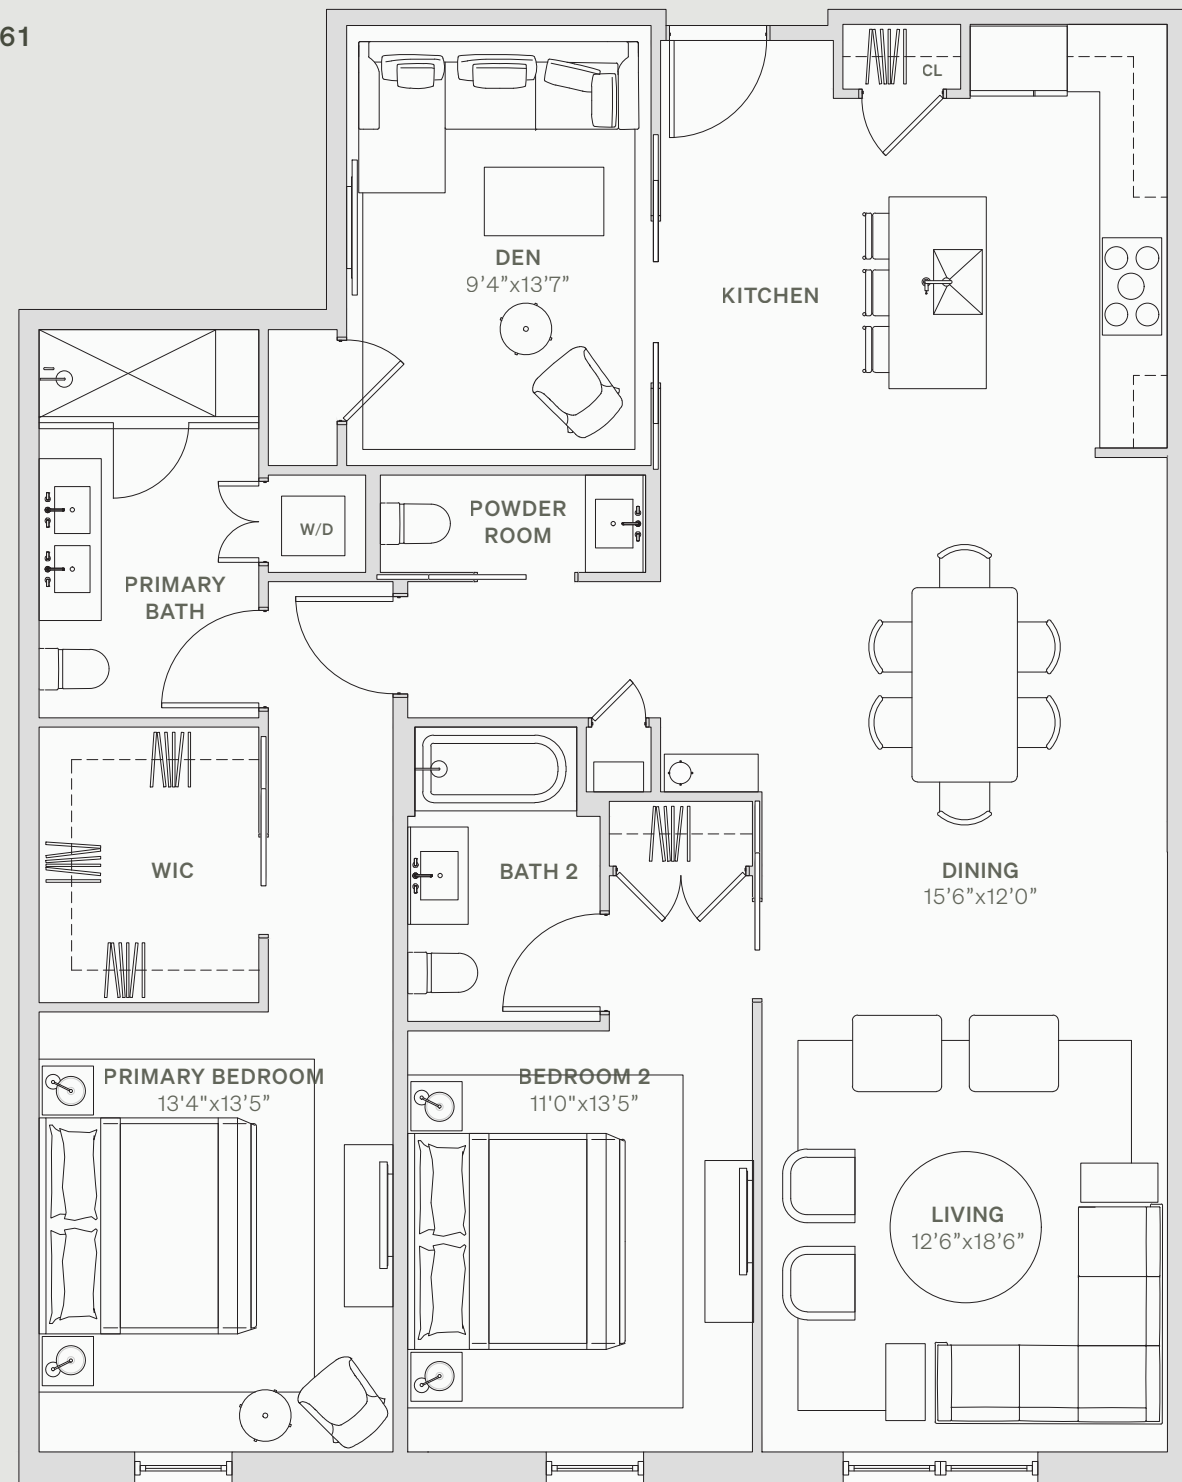

THE BEACON

1114 BEACON STREET NEWTON, MA 02461

108

FLOOR 1
2 BEDROOMS
2.5 BATHROOMS
1,634 SQFT