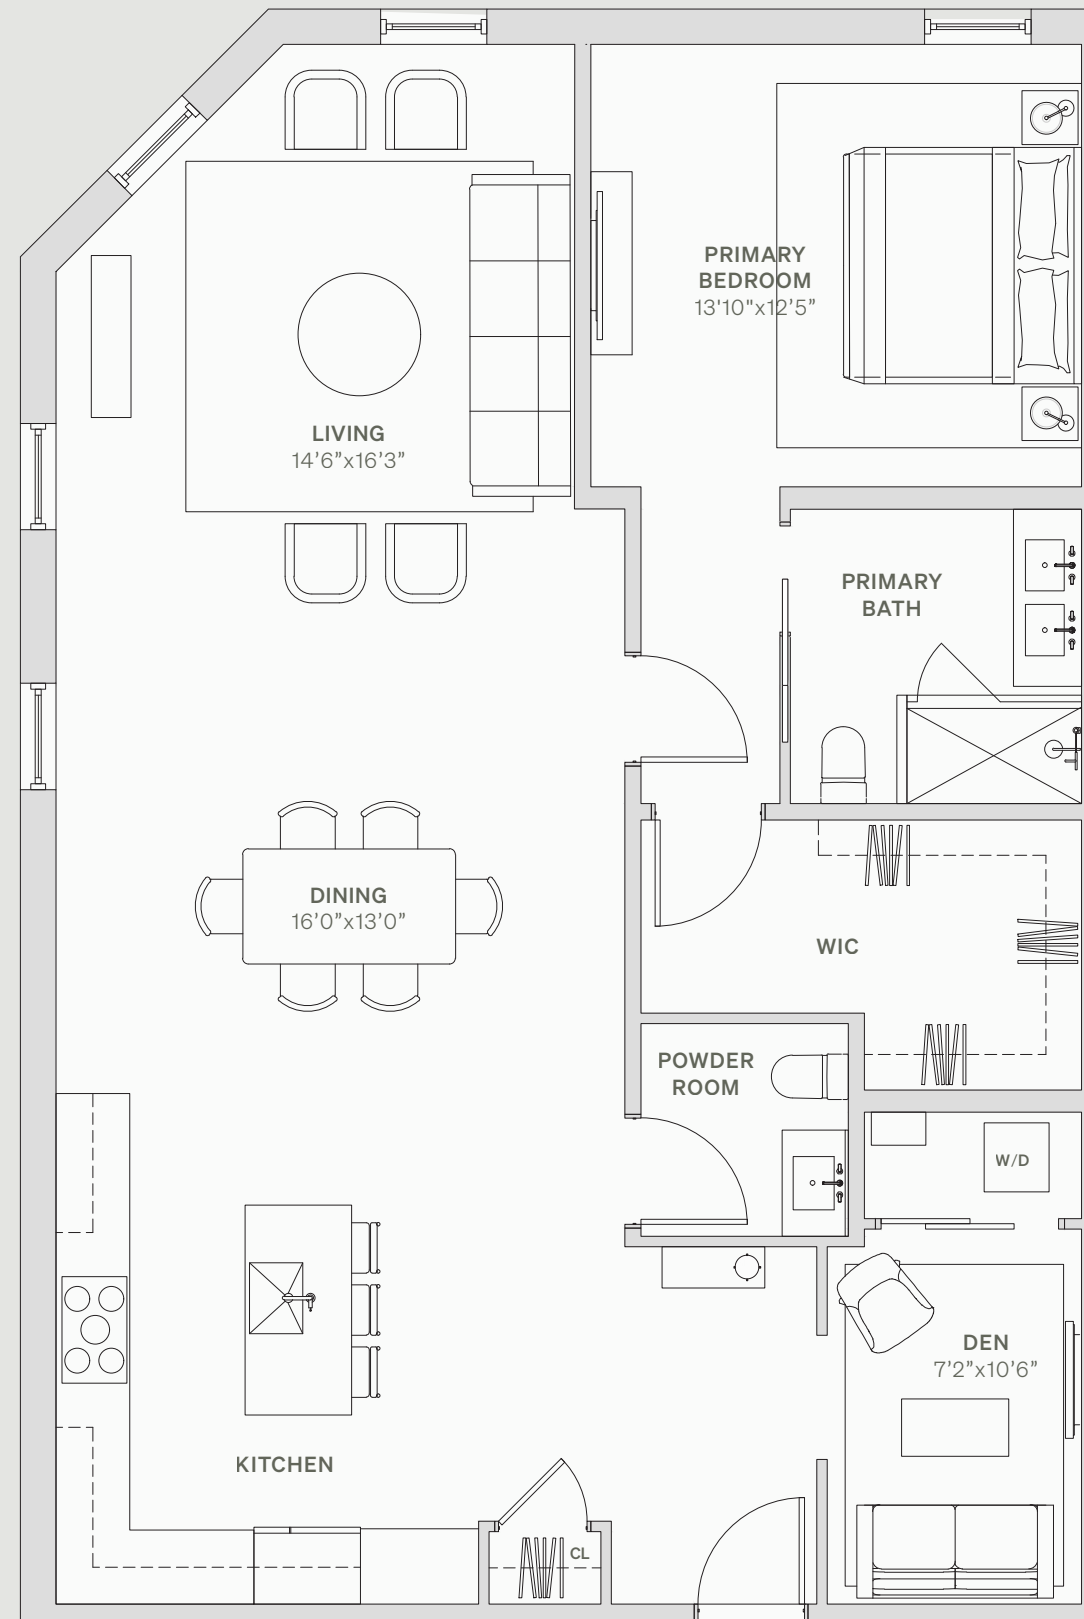

THE BEACON

1114 BEACON STREET NEWTON, MA 02461

306

FLOOR 3
1 BEDROOM
1.5 BATHROOMS
1,342 SQFT