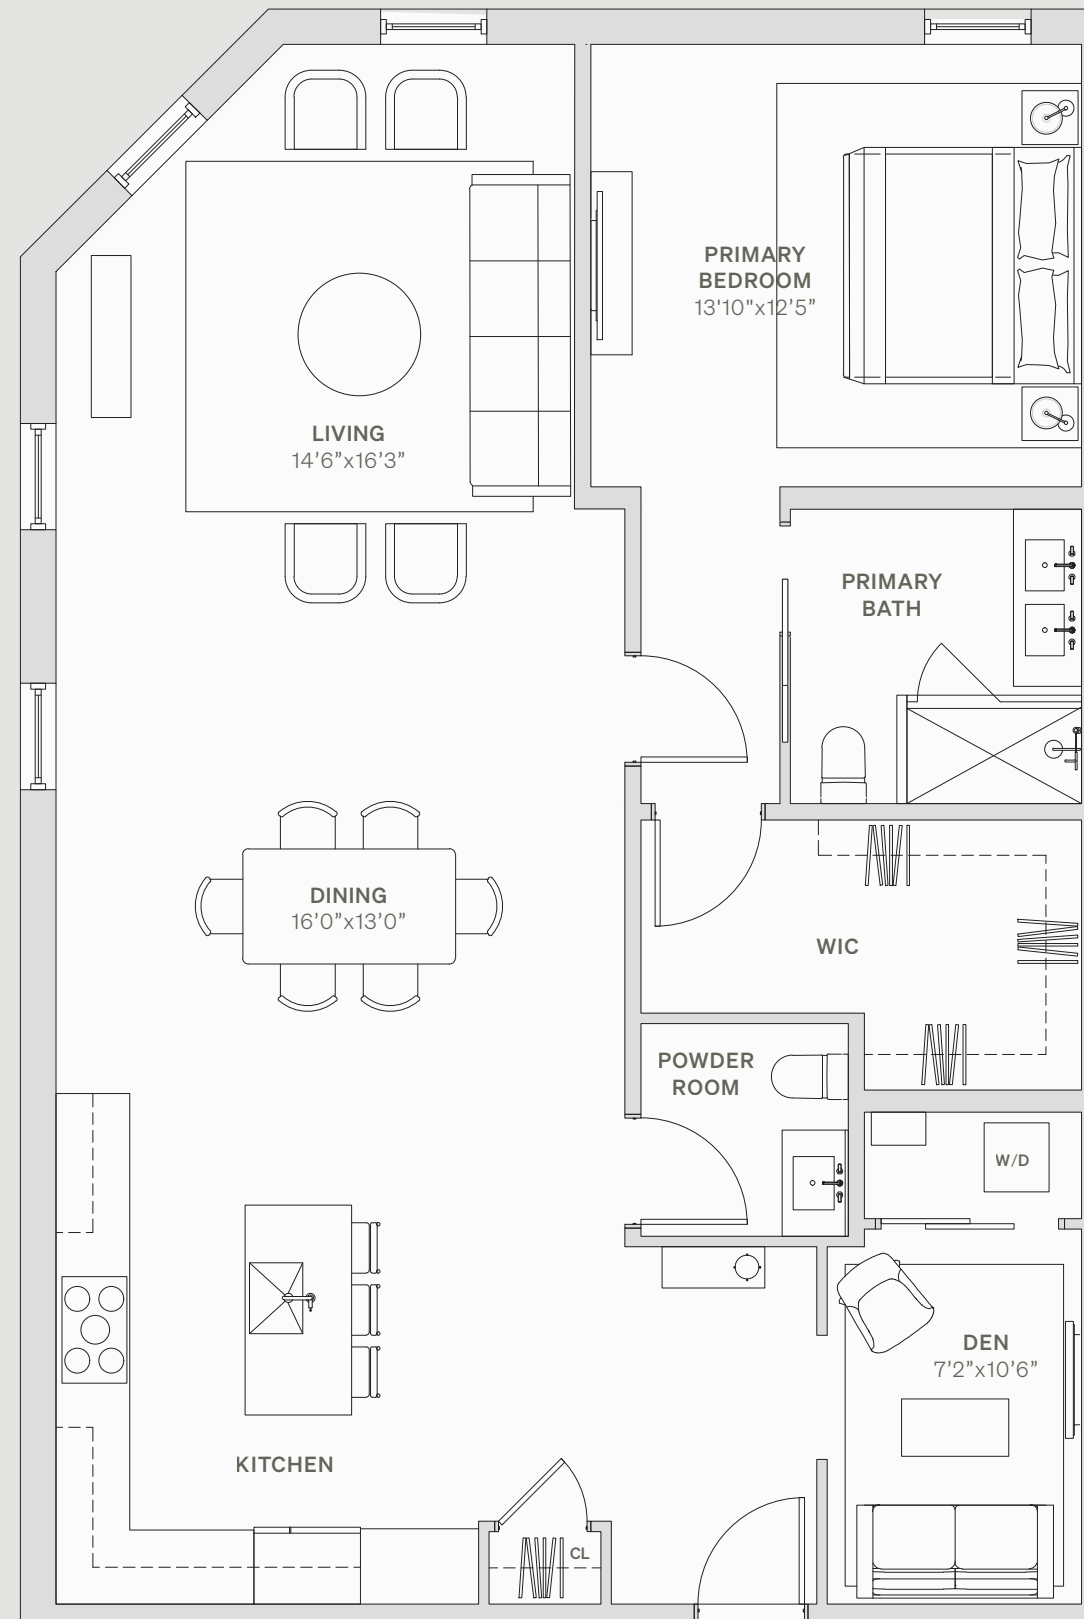

THE BEACON

1114 BEACON STREET NEWTON, MA 02461

207

FLOOR 2
1 BEDROOM
1.5 BATHROOMS
1,342 SQFT