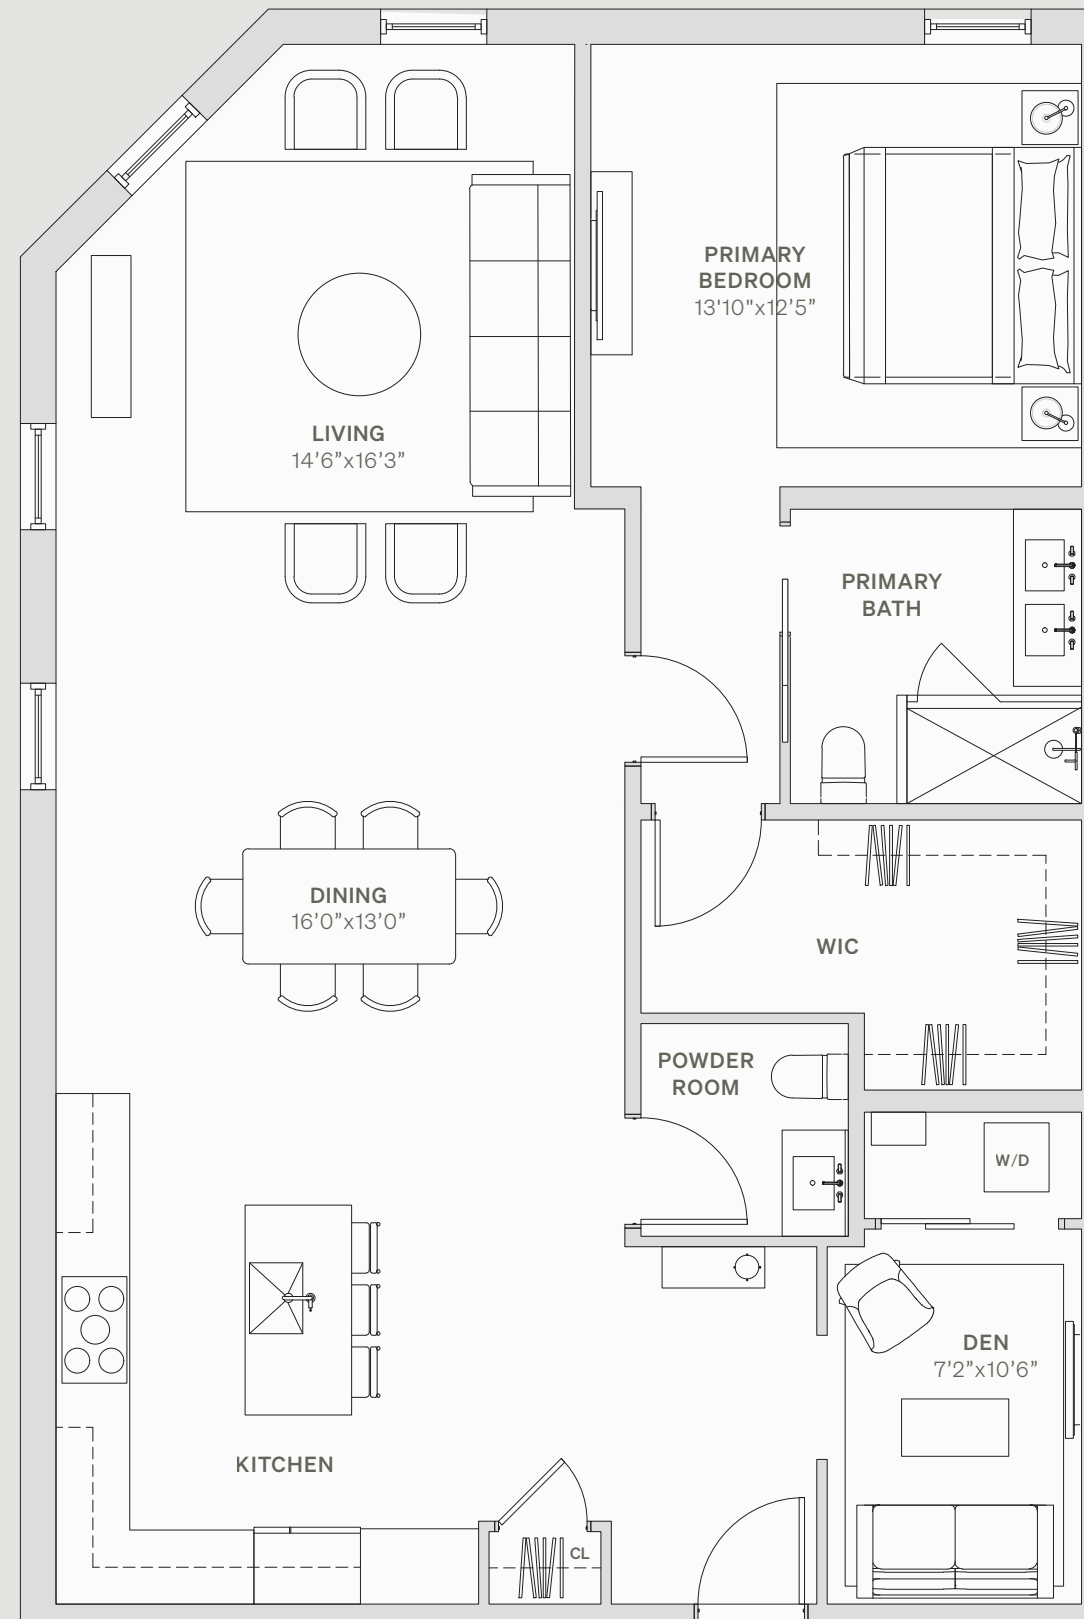

THE BEACON

1114 BEACON STREET NEWTON, MA 02461

107

FLOOR 1
1 BEDROOM
1.5 BATHROOMS
1,342 SQFT