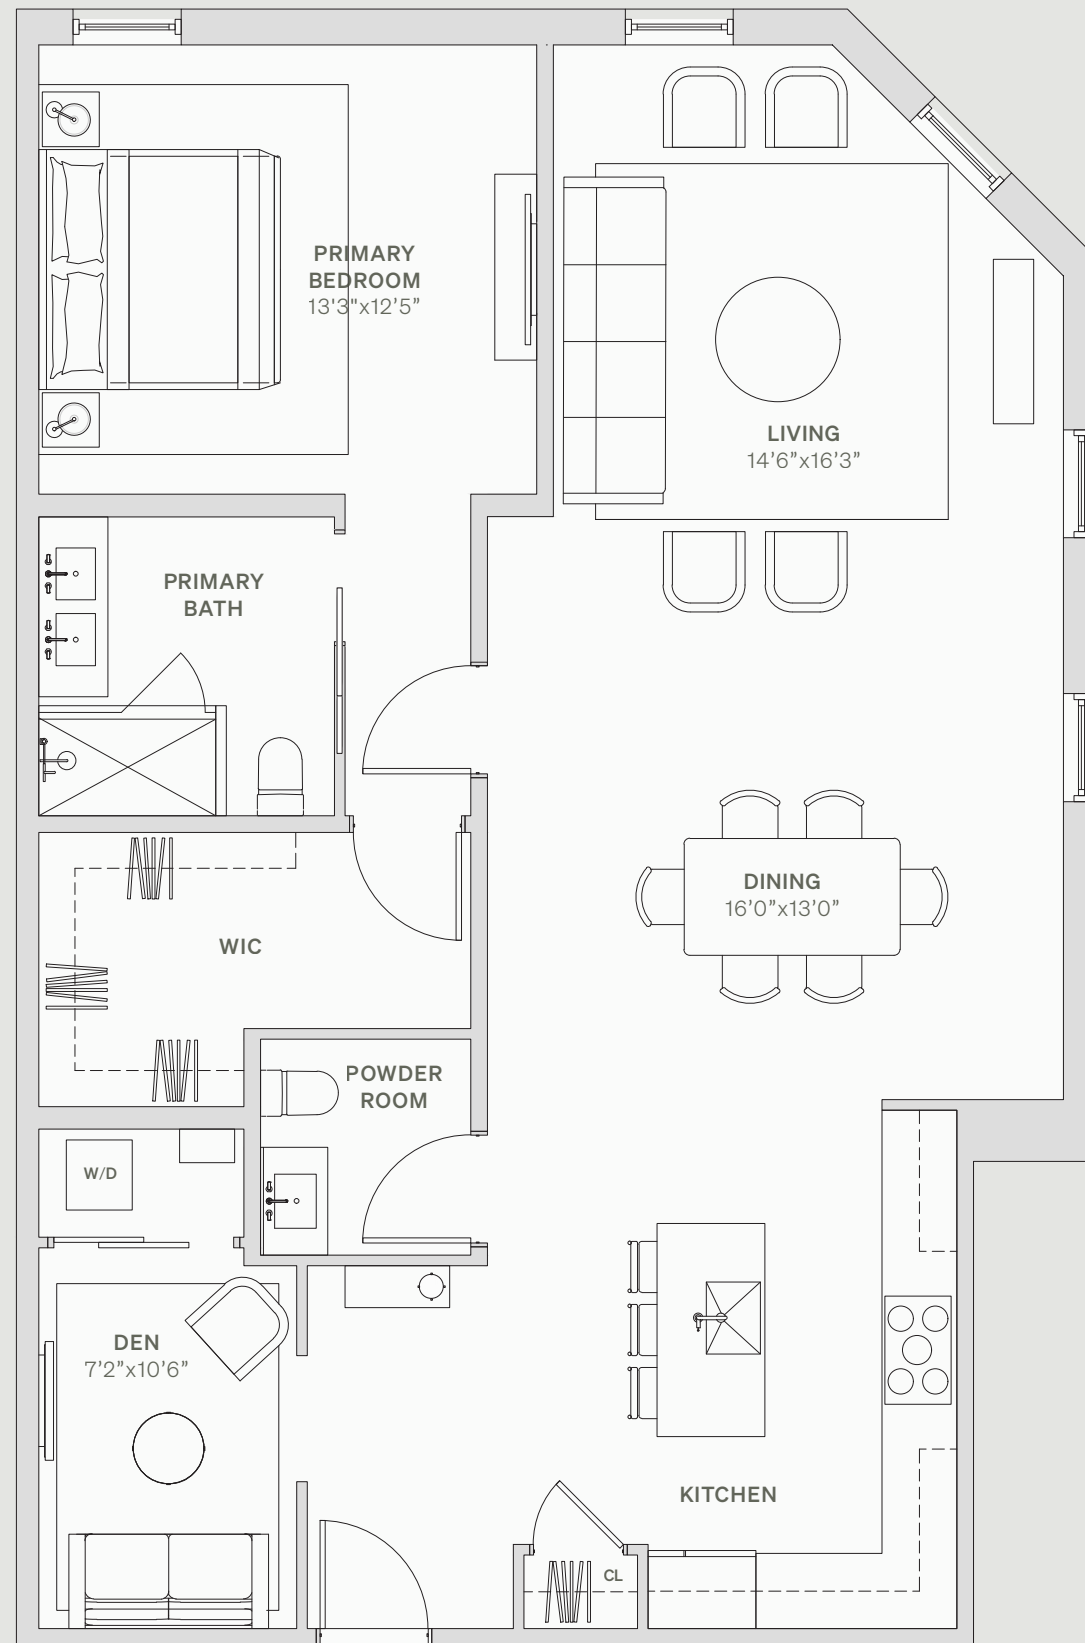

THE BEACON

1114 BEACON STREET NEWTON, MA 02461

305

FLOOR 3
1 BEDROOM
1.5 BATHROOMS
1,272 SQFT